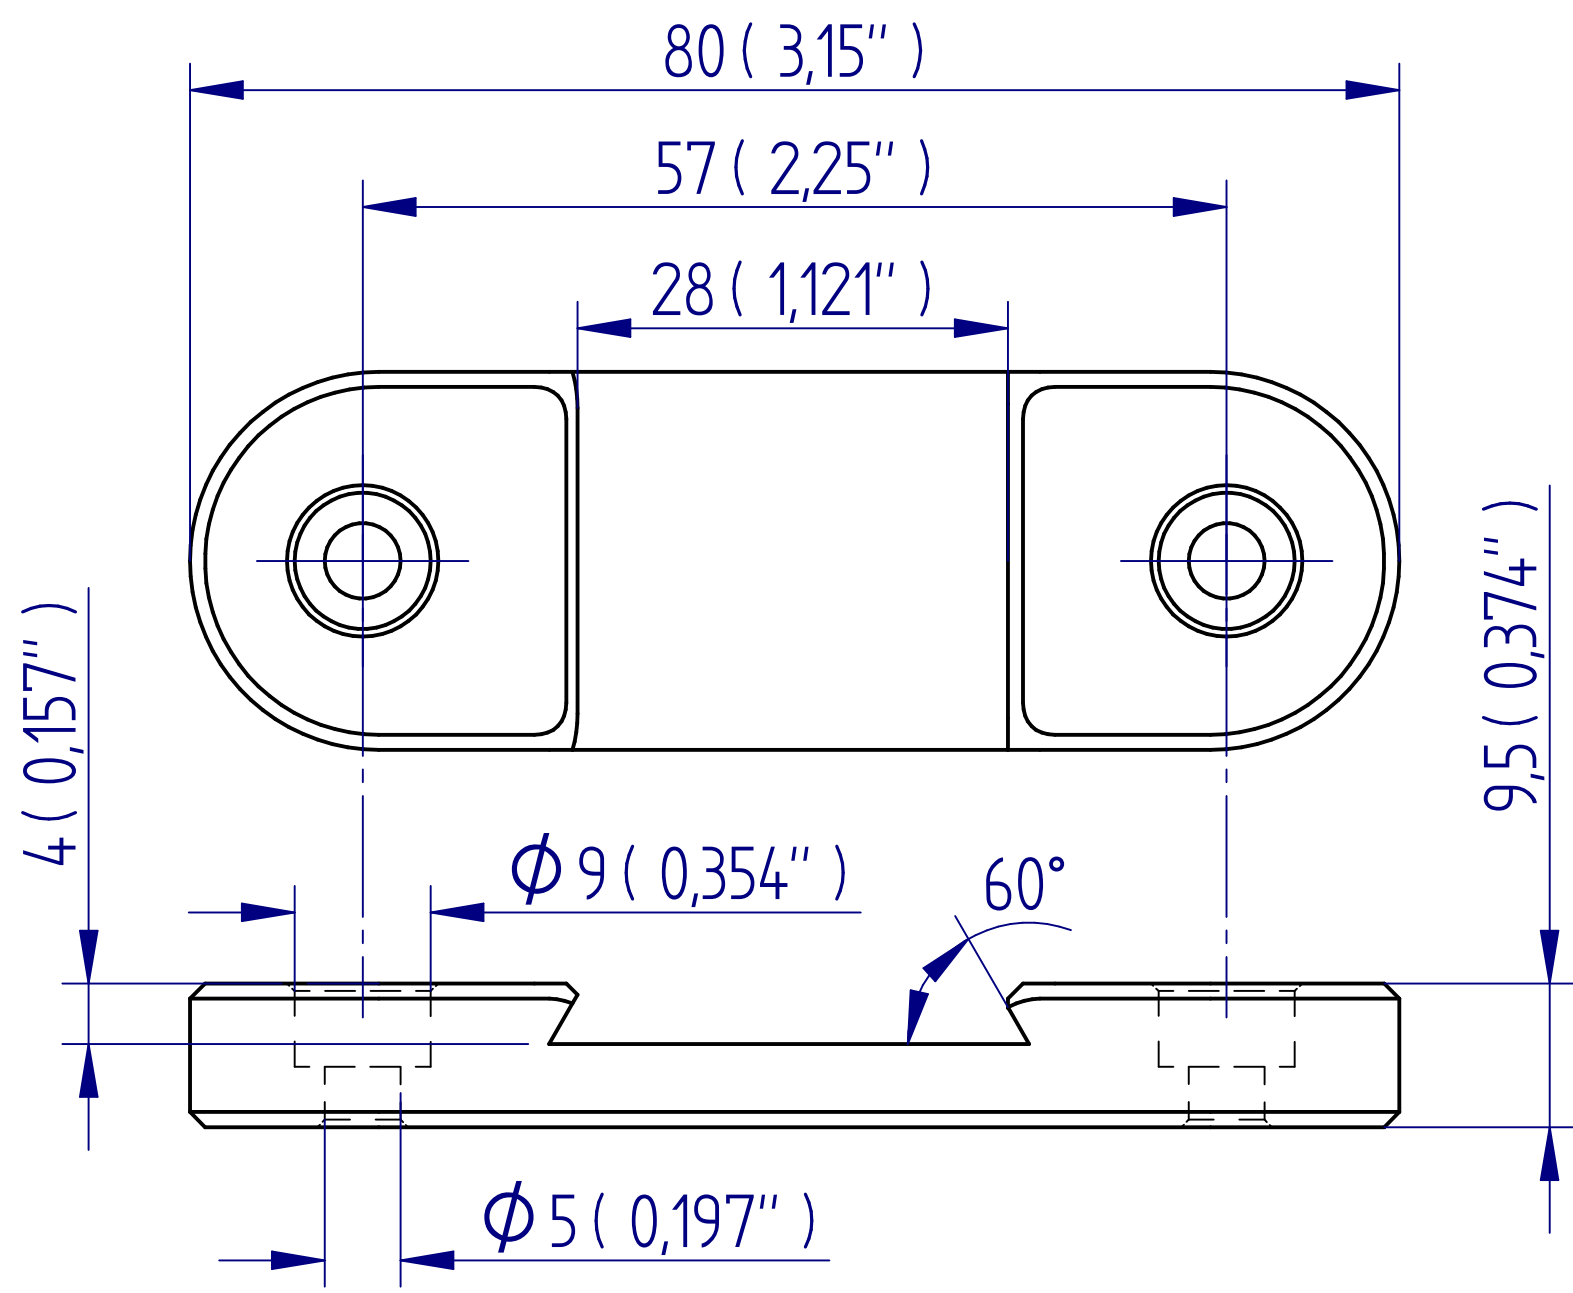

ALL DIMENSIONS ARE IN MILLIMETRES
FOLLOWED BY INCHES: MM (IN")

432-427 Dovetail Bracket

2:1 @ A3