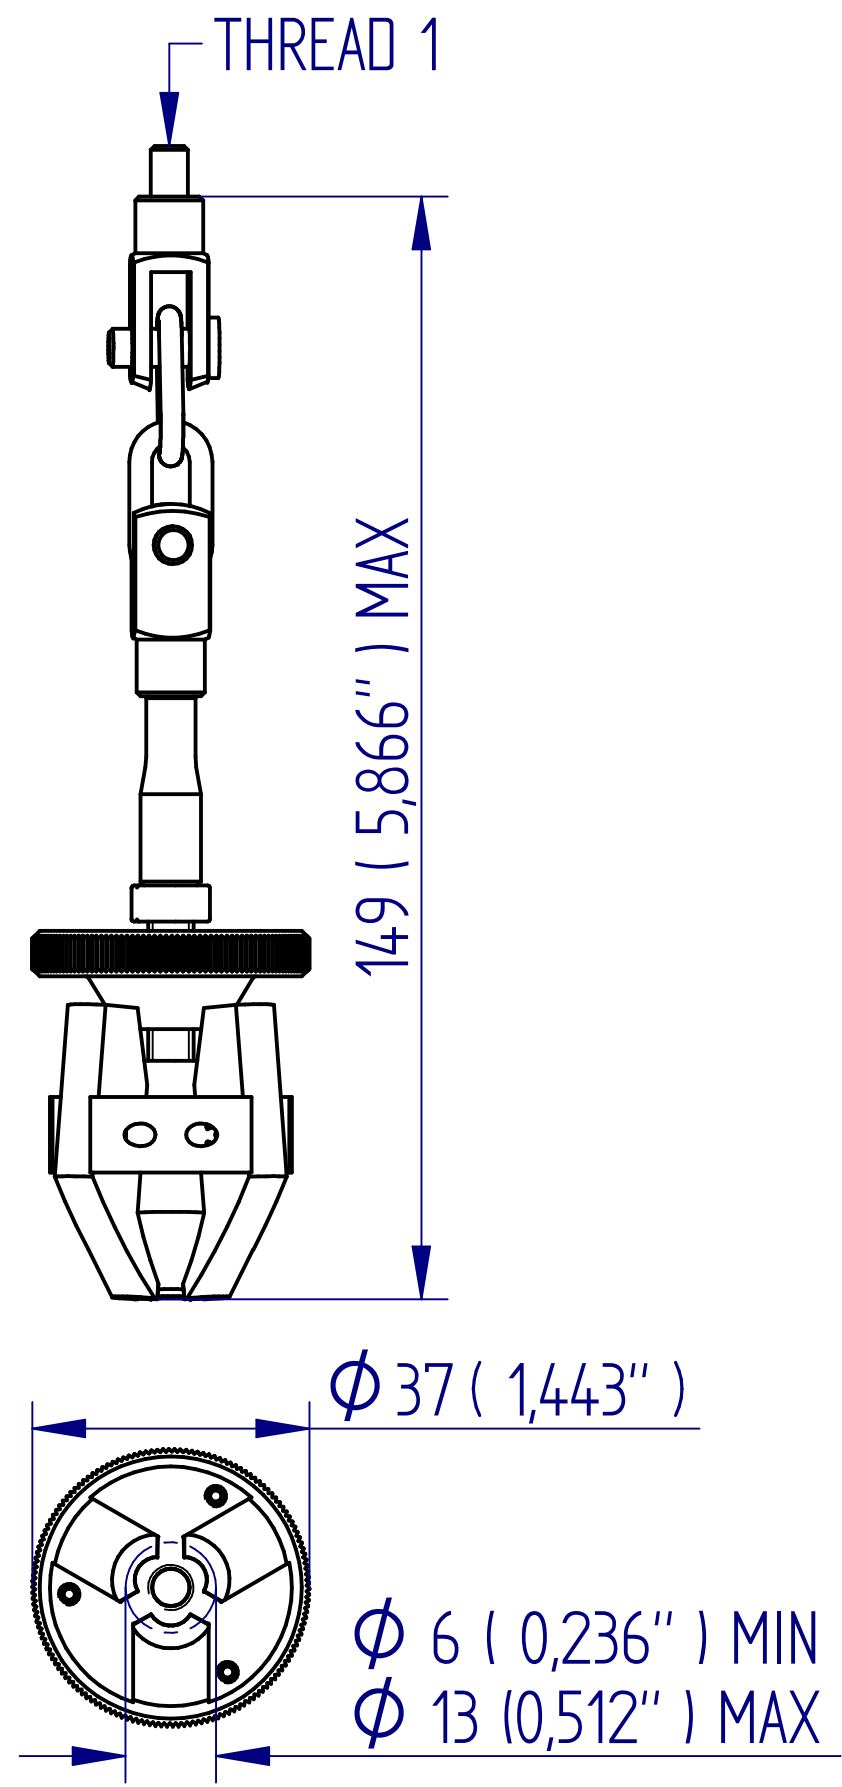

ALL DIMENSIONS ARE IN MILLIMETRES
FOLLOWED BY INCHES: MM (IN")

432-409 Three Jaw Popper Puller

1:1 @ A3