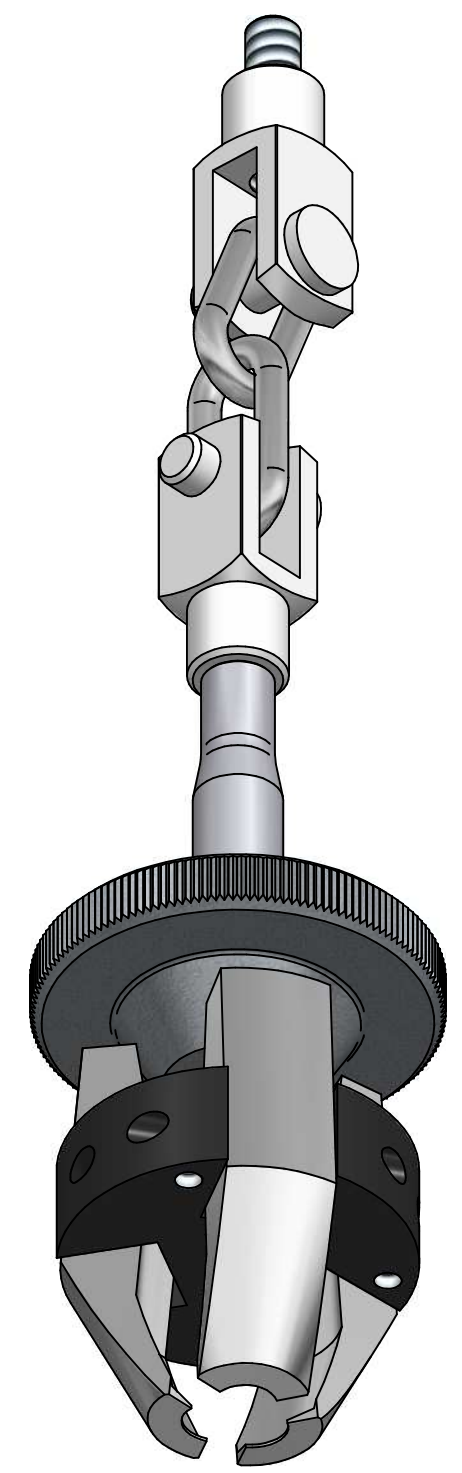

ALL DIMENSIONS ARE IN MILLIMETRES
FOLLOWED BY INCHES: MM (IN")

432-409 Three Jaw Popper Puller

1:1 @ A3