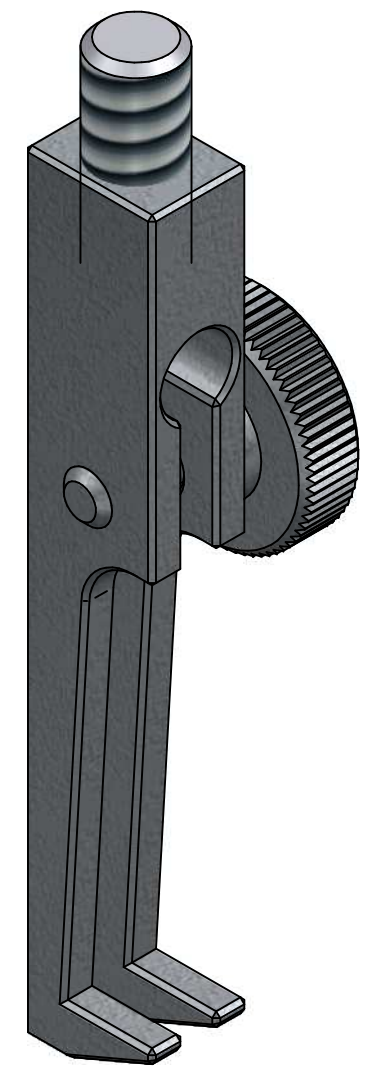

ALL DIMENSIONS ARE IN MILLIMETRES  
FOLLOWED BY INCHES: MM ( IN" )

432-380 Adjustable Test Hook

3:1 @ A3