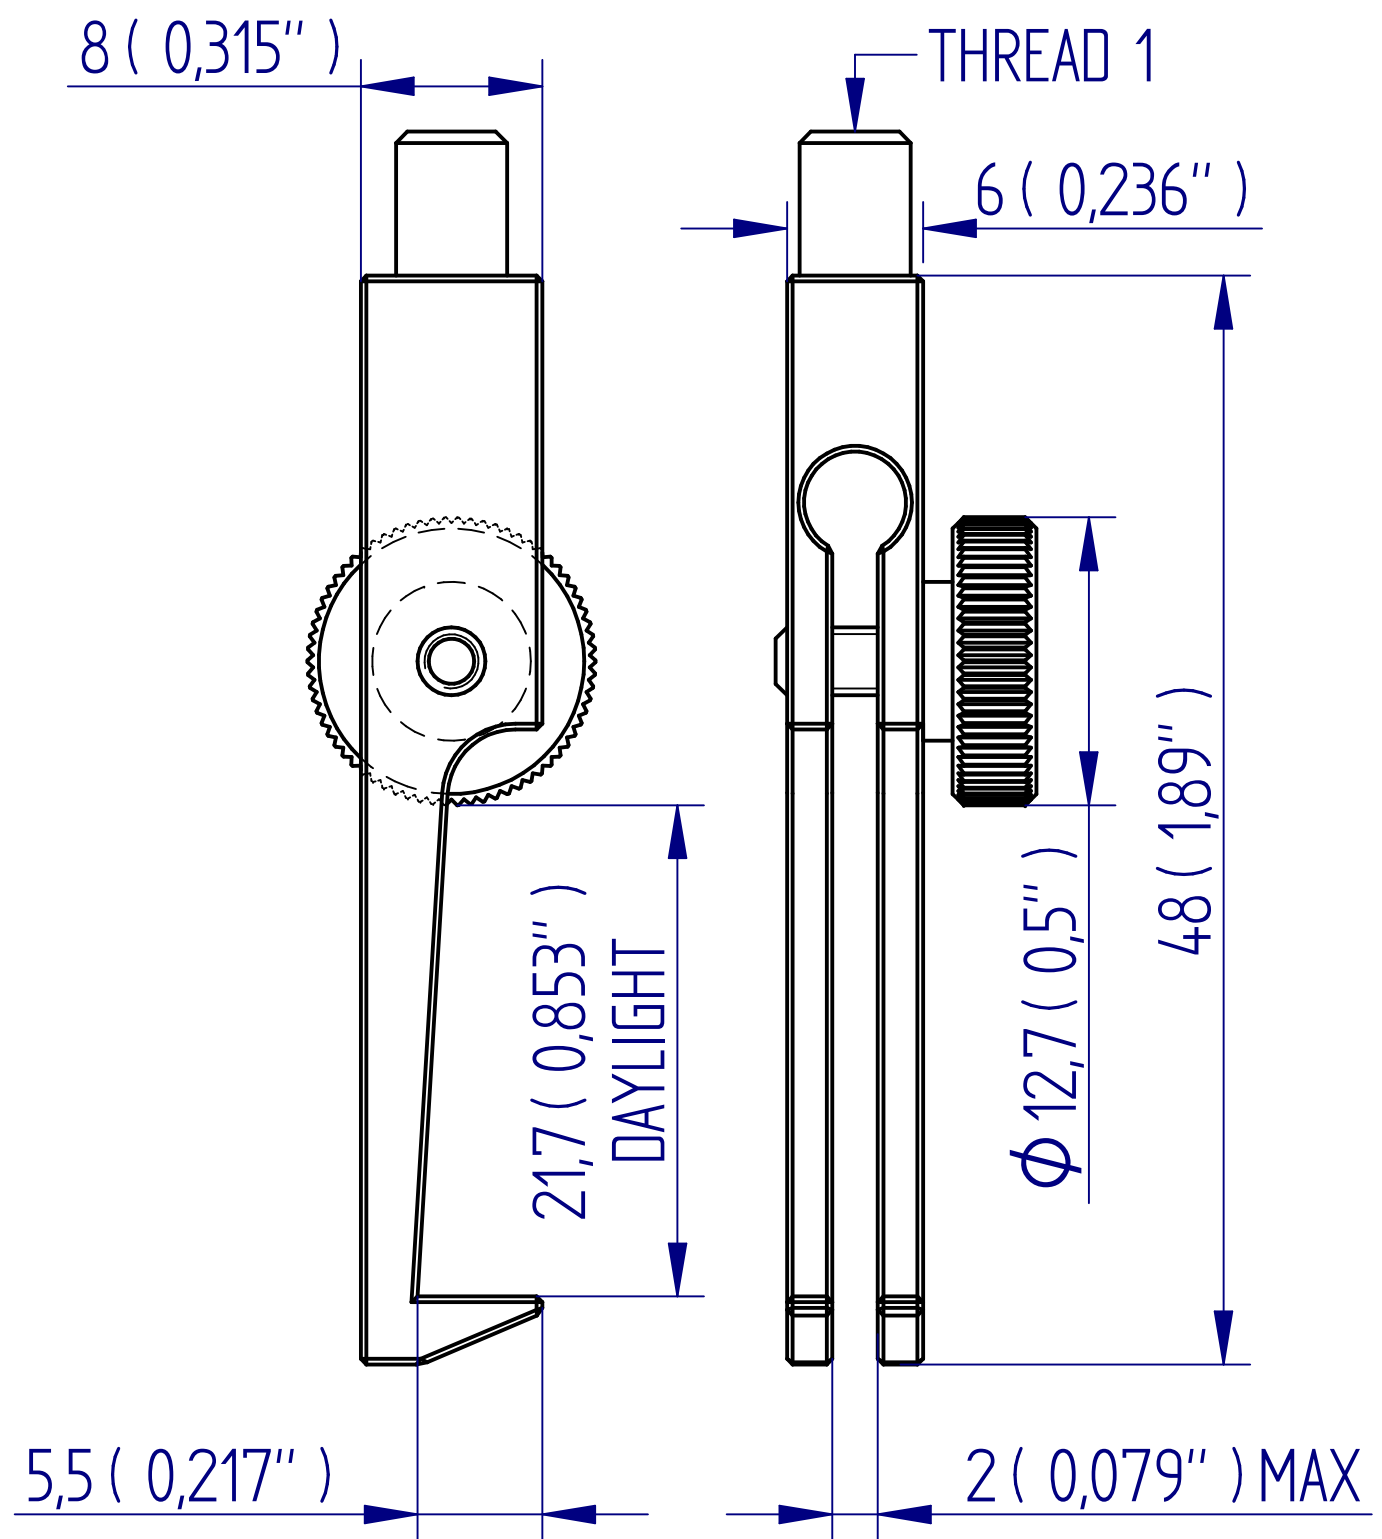

ALL DIMENSIONS ARE IN MILLIMETRES  
FOLLOWED BY INCHES: MM ( IN" )

432-380 Adjustable Test Hook

3:1 @ A3