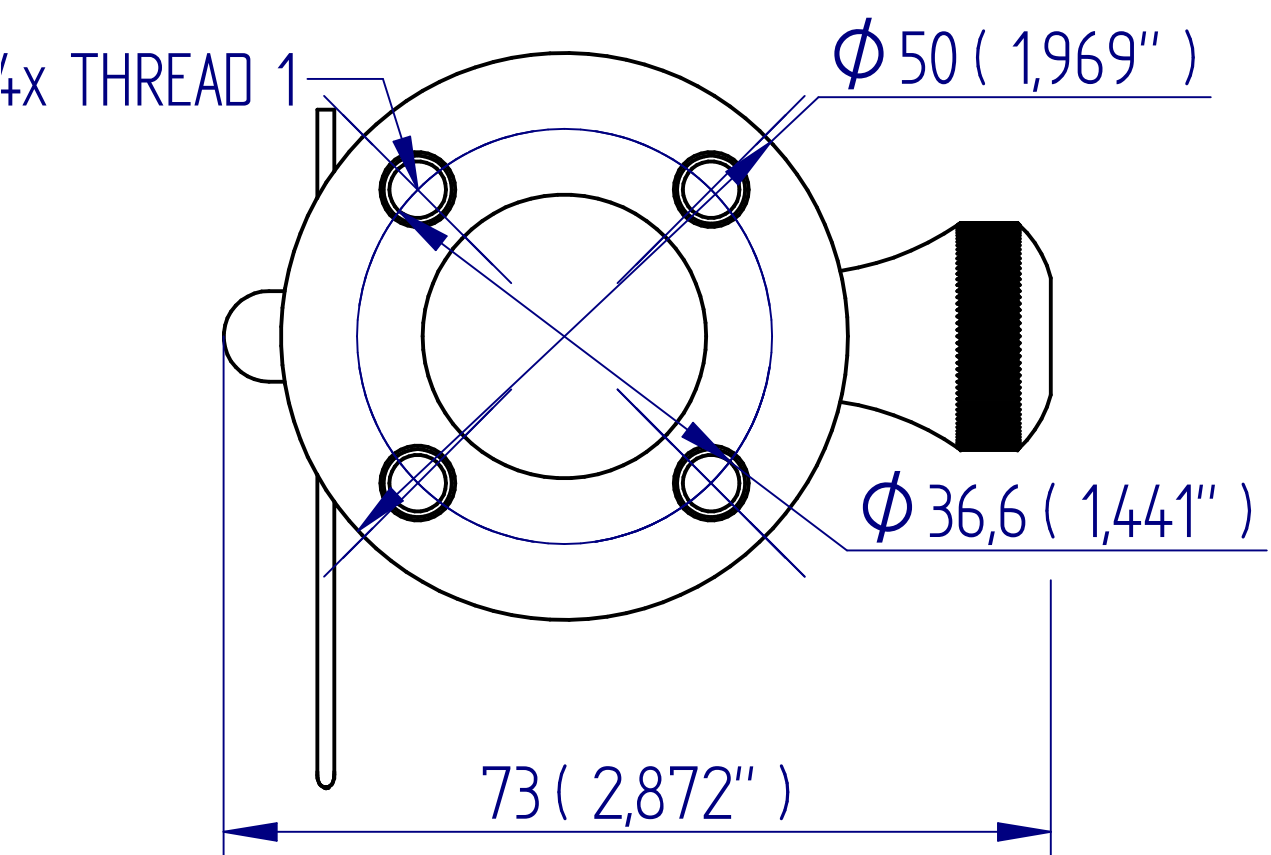

ALL DIMENSIONS ARE IN MILLIMETRES  
FOLLOWED BY INCHES: MM ( IN" )

432-284 QC Type C Adaptor Post

1.5:1 @ A3