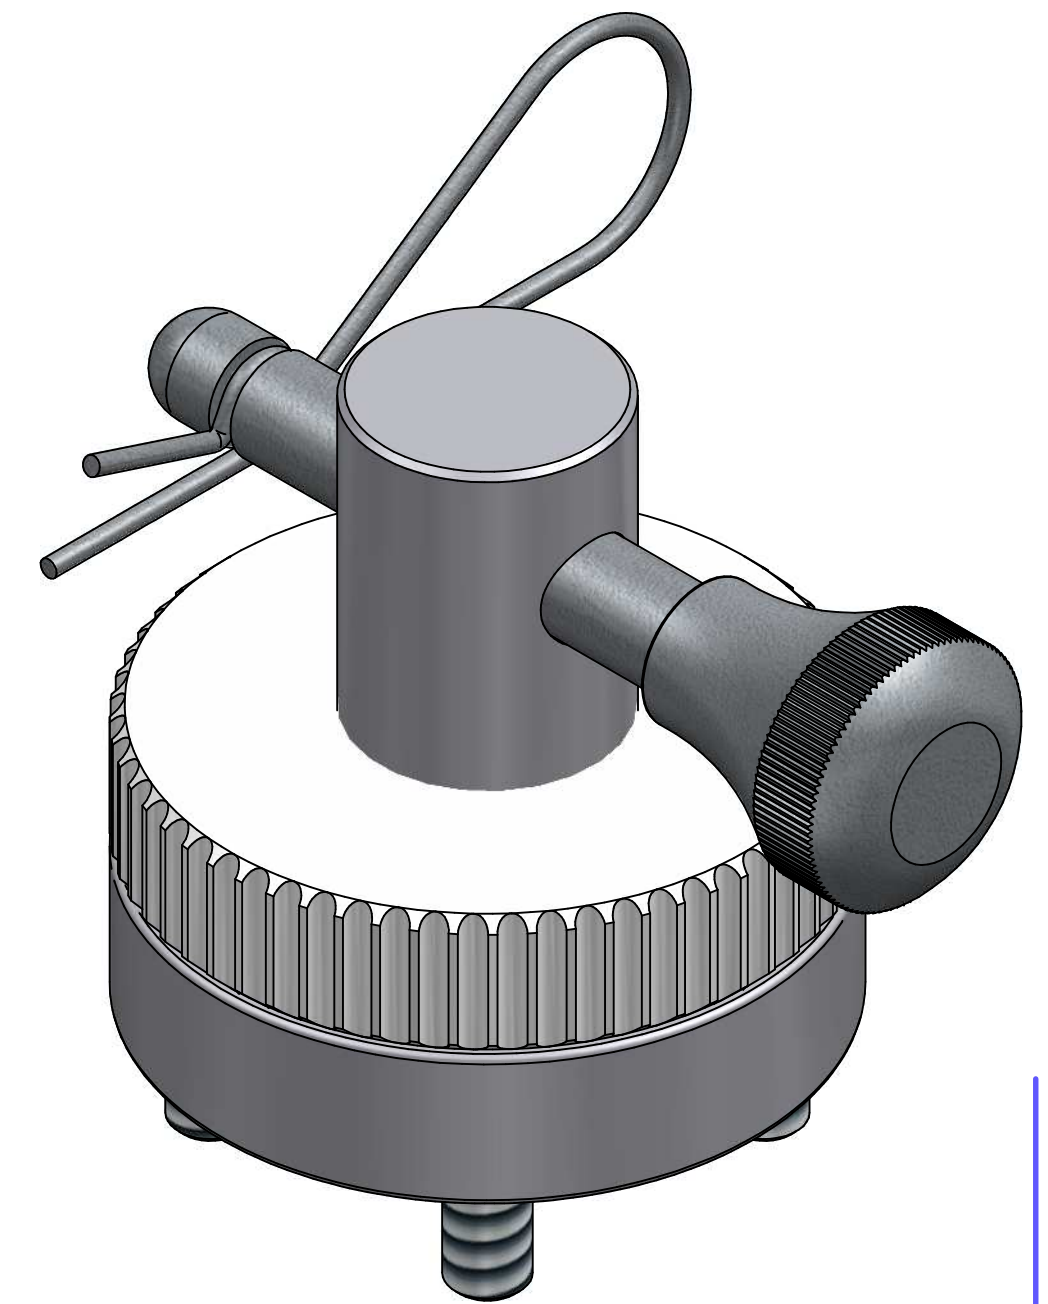

ALL DIMENSIONS ARE IN MILLIMETRES  
FOLLOWED BY INCHES: MM ( IN" )

432-284 QC Type C Adaptor Post

1.5:1 @ A3