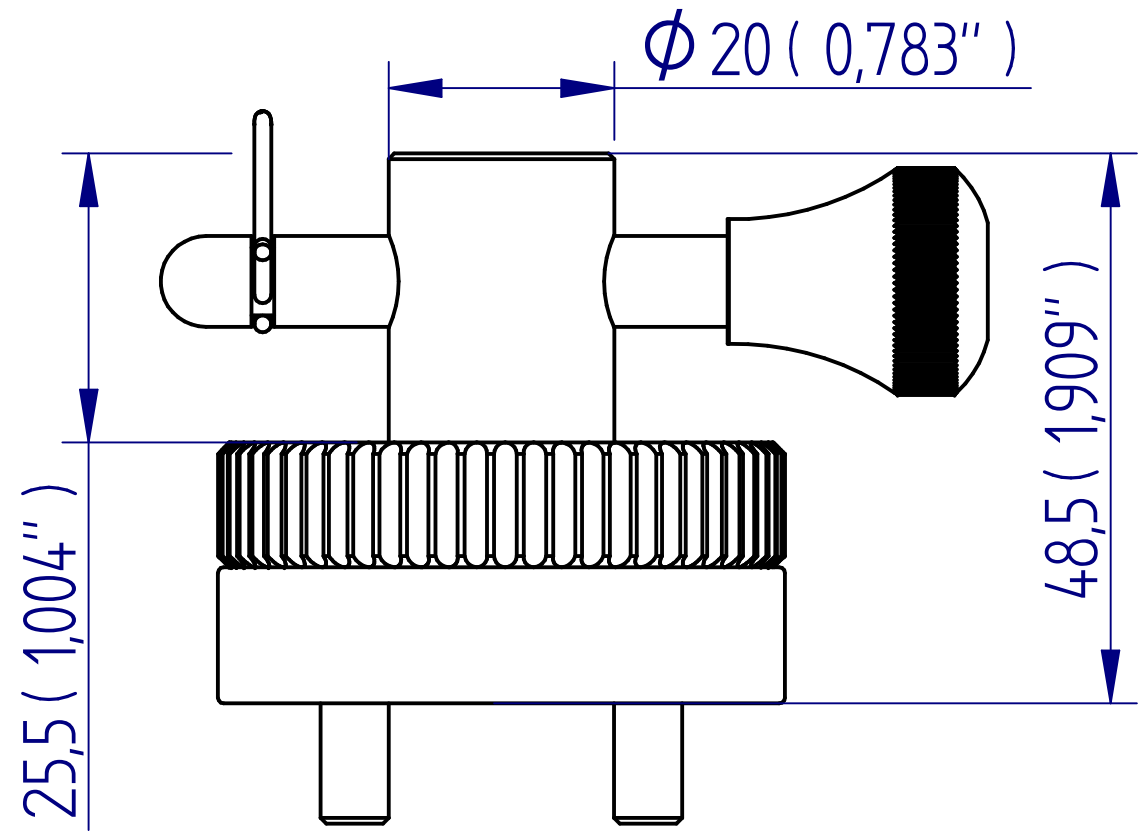

ALL DIMENSIONS ARE IN MILLIMETRES  
FOLLOWED BY INCHES: MM ( IN" )

432-284 QC Type C Adaptor Post

1.5:1 @ A3