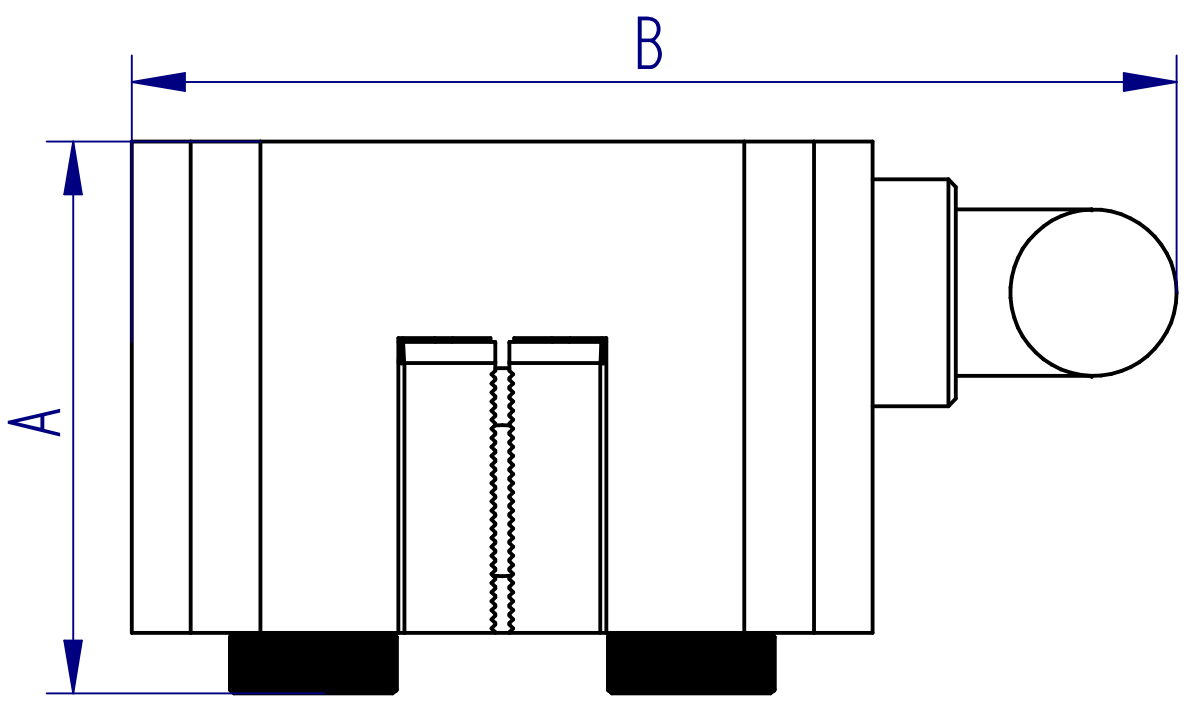

ALL DIMENSIONS ARE IN MILLIMETRES
 FOLLOWED BY INCHES: MM (IN")

	MEC243-20	MEC243-50
A	72,5 (2,854")	94 (3,701")
B	138,21 (5,441")	158.21 (6.229")
C	132,43 (5,214")	142,43 (5,607")
D	20 (0,787")	32 (1,26")
E	8 (0,315")	12 (0,472")
F	SEE DATA SHEET	SEE DATA SHEET
G	SEE MEC243-BP /BP16/BV/BV16	SEE MEC243-BP /BP16/BV/BV16

MEC243-20 & MEC243-50 -
 20kN & 50kN Wedge Grips

1:1 @ A3