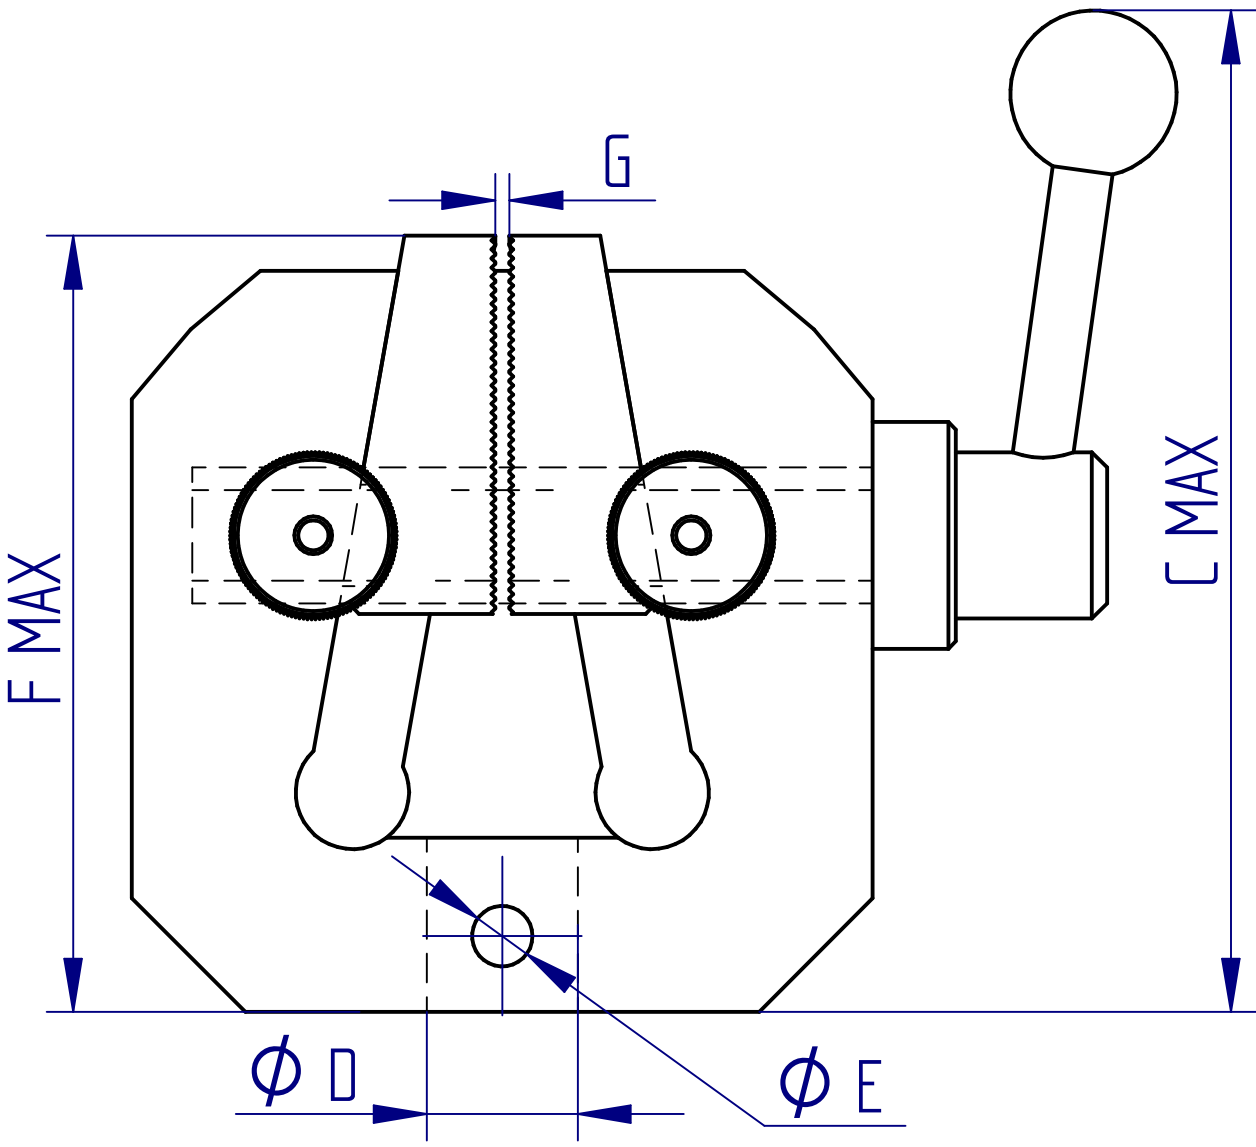

ALL DIMENSIONS ARE IN MILLIMETRES
 FOLLOWED BY INCHES: MM (IN")

	MEC243-20	MEC243-50
A	72,5 (2,854")	94 (3,701")
B	138,21 (5,441")	158.21 (6.229")
C	132,43 (5,214")	142,43 (5,607")
D	20 (0,787")	32 (1,26")
E	8 (0,315")	12 (0,472")
F	SEE DATA SHEET	SEE DATA SHEET
G	SEE MEC243-BP /BP16/BV/BV16	SEE MEC243-BP /BP16/BV/BV16

MEC243-20 & MEC243-50 -
 20kN & 50kN Wedge Grips

1:1 @ A3