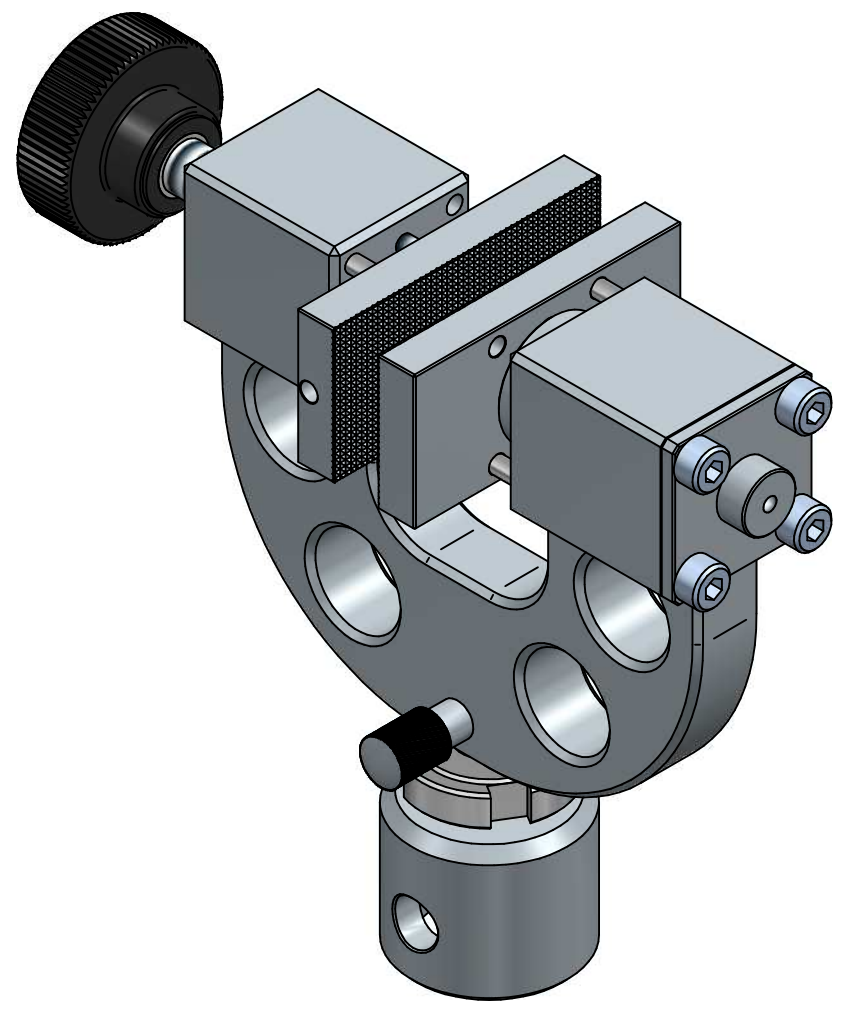

ALL DIMENSIONS ARE IN MILLIMETRES
 FOLLOWED BY INCHES: MM (IN")

PYRAMID JAW PROFILE
FOR 432-492

RUBBER JAW PROFILE
FOR 432-492-V01

WAVE JAW PROFILE
FOR 432-492-V02

DRAWING APPLIES TO PT NO:
492, 492-V01, 492-V02

432-492-XXX Lightwt. Pneu. Plane Grip 50mm

1:1 @ A3

ALL DIMENSIONS ARE IN MILLIMETRES
FOLLOWED BY INCHES: MM (IN")

432-492-XXX Lightwt. Pneu. Plane Grip 50mm

1:1 @ A3