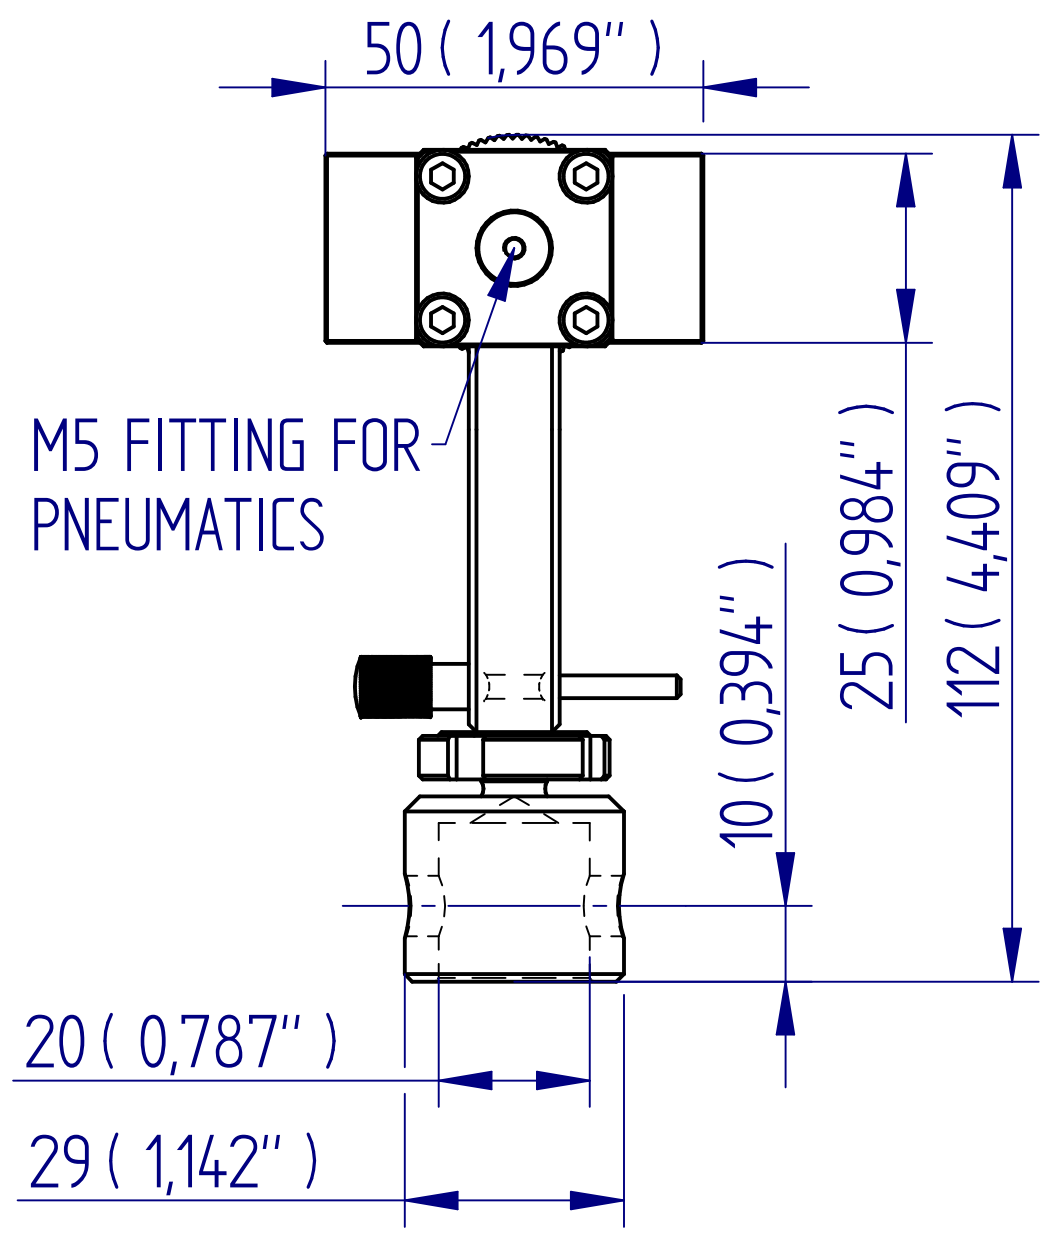

ALL DIMENSIONS ARE IN MILLIMETRES
 FOLLOWED BY INCHES: MM (IN")

PYRAMID JAW PROFILE
FOR 432-492

RUBBER JAW PROFILE
FOR 432-492-V01

WAVE JAW PROFILE
FOR 432-492-V02

DRAWING APPLIES TO PT NO:
492, 492-V01, 492-V02

432-492-XXX Lightwt. Pneu. Plane Grip 50mm

1:1 @ A3

ALL DIMENSIONS ARE IN MILLIMETRES
FOLLOWED BY INCHES: MM (IN")

432-492-XXX Lightwt. Pneu. Plane Grip 50mm

1:1 @ A3