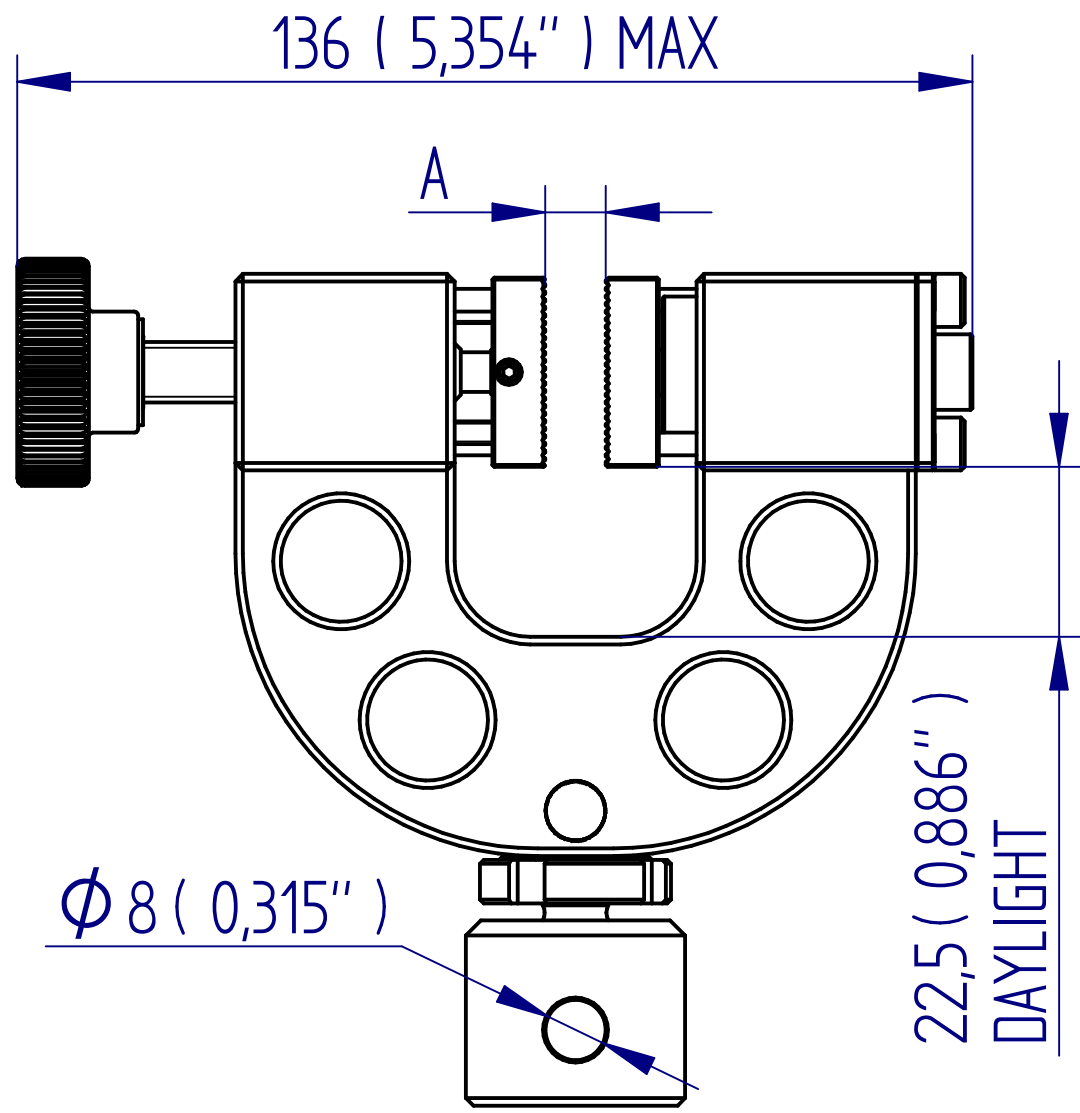

ALL DIMENSIONS ARE IN MILLIMETRES
 FOLLOWED BY INCHES: MM (IN")

PYRAMID JAW PROFILE
FOR 432-492

RUBBER JAW PROFILE
FOR 432-492-V01

WAVE JAW PROFILE
FOR 432-492-V02

DRAWING APPLIES TO PT NO:
492, 492-V01, 492-V02

432-492-XXX Lightwt. Pneu. Plane Grip 50mm

1:1 @ A3

ALL DIMENSIONS ARE IN MILLIMETRES
FOLLOWED BY INCHES: MM (IN")

432-492-XXX Lightwt. Pneu. Plane Grip 50mm

1:1 @ A3