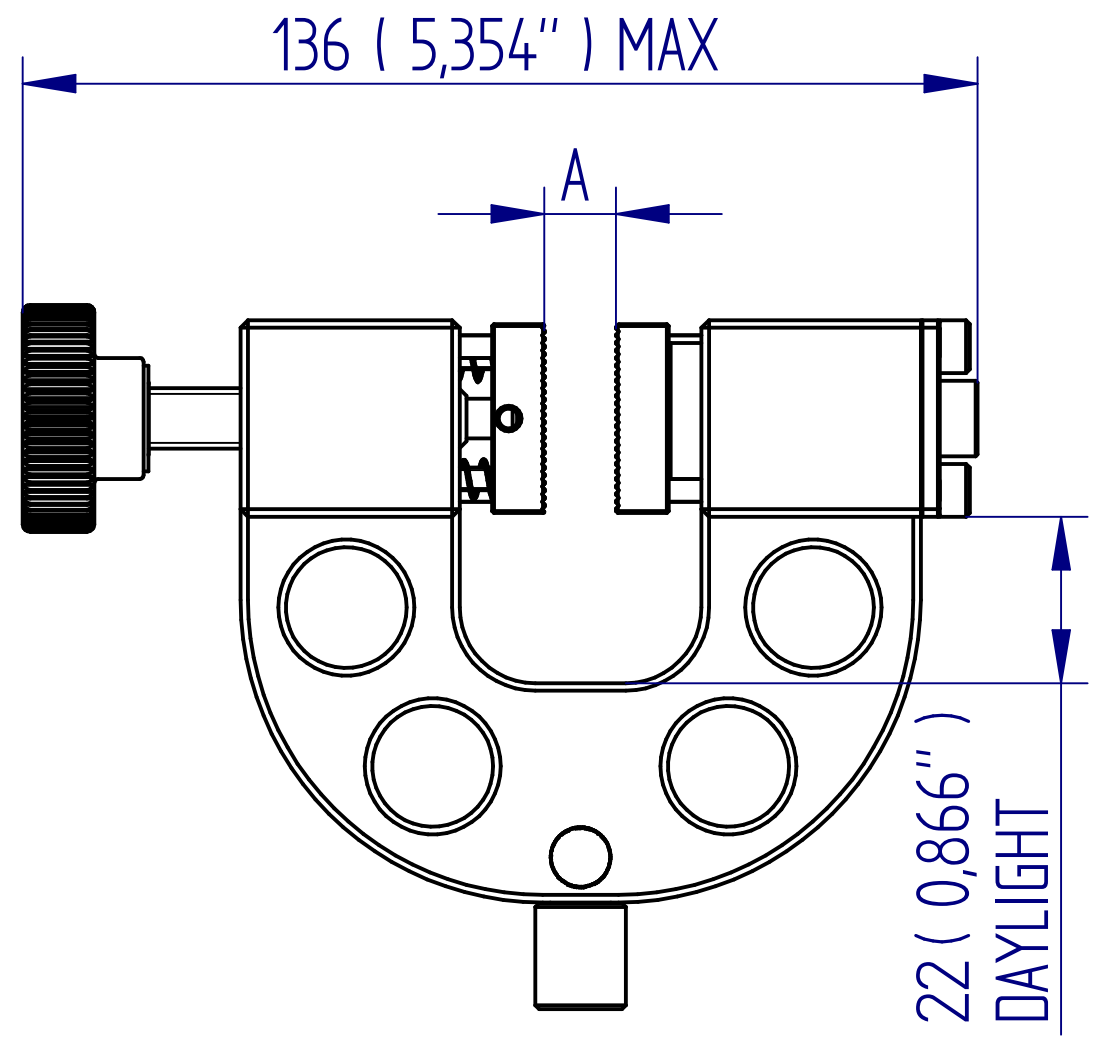

ALL DIMENSIONS ARE IN MILLIMETRES
 FOLLOWED BY INCHES: MM (IN")

PYRAMID JAW PROFILE
FOR 432-492

RUBBER JAW PROFILE
FOR 432-492-V01

WAVE JAW PROFILE
FOR 432-492-V02

DRAWING APPLIES TO PT NO:
492, 492-V01, 492-V02

432-492-XXX Lightwt. Pneu. Plane Grip 50mm

1:1 @ A3

ALL DIMENSIONS ARE IN MILLIMETRES
FOLLOWED BY INCHES: MM (IN")

432-492-XXX Lightwt. Pneu. Plane Grip 50mm

1:1 @ A3