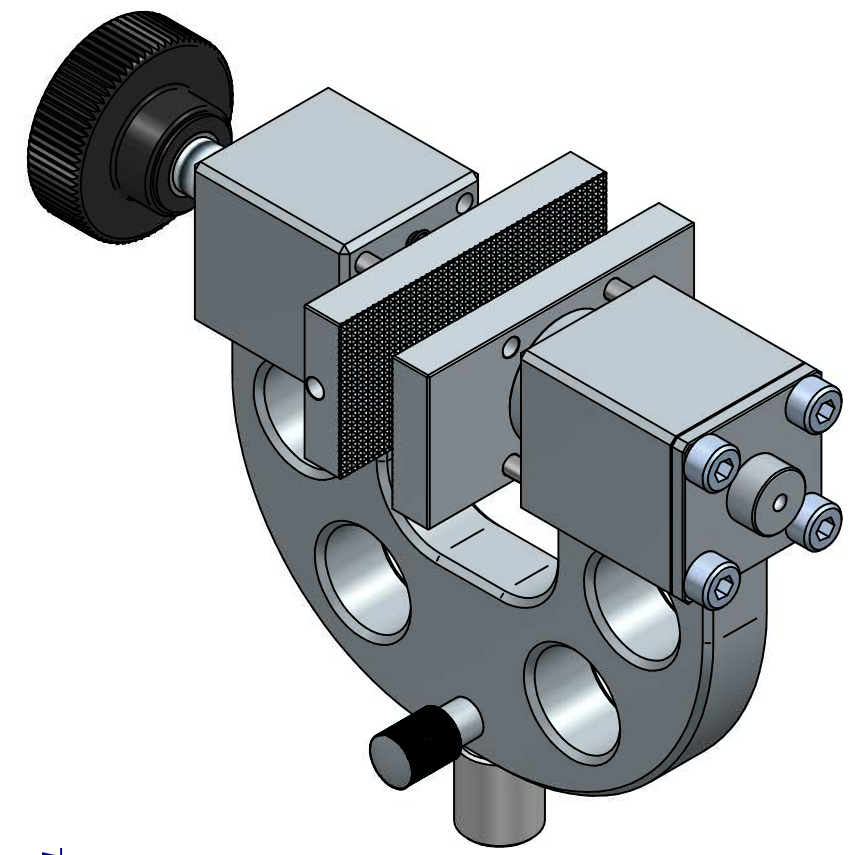

ALL DIMENSIONS ARE IN MILLIMETRES
 FOLLOWED BY INCHES: MM (IN")

PYRAMID JAW PROFILE
FOR 432-492

RUBBER JAW PROFILE
FOR 432-492-V01

WAVE JAW PROFILE
FOR 432-492-V02

DRAWING APPLIES TO PT NO:
492, 492-V01, 492-V02

432-492-XXX Lightwt. Pneu. Plane Grip 50mm

1:1 @ A3

ALL DIMENSIONS ARE IN MILLIMETRES
FOLLOWED BY INCHES: MM (IN")

432-492-XXX Lightwt. Pneu. Plane Grip 50mm

1:1 @ A3