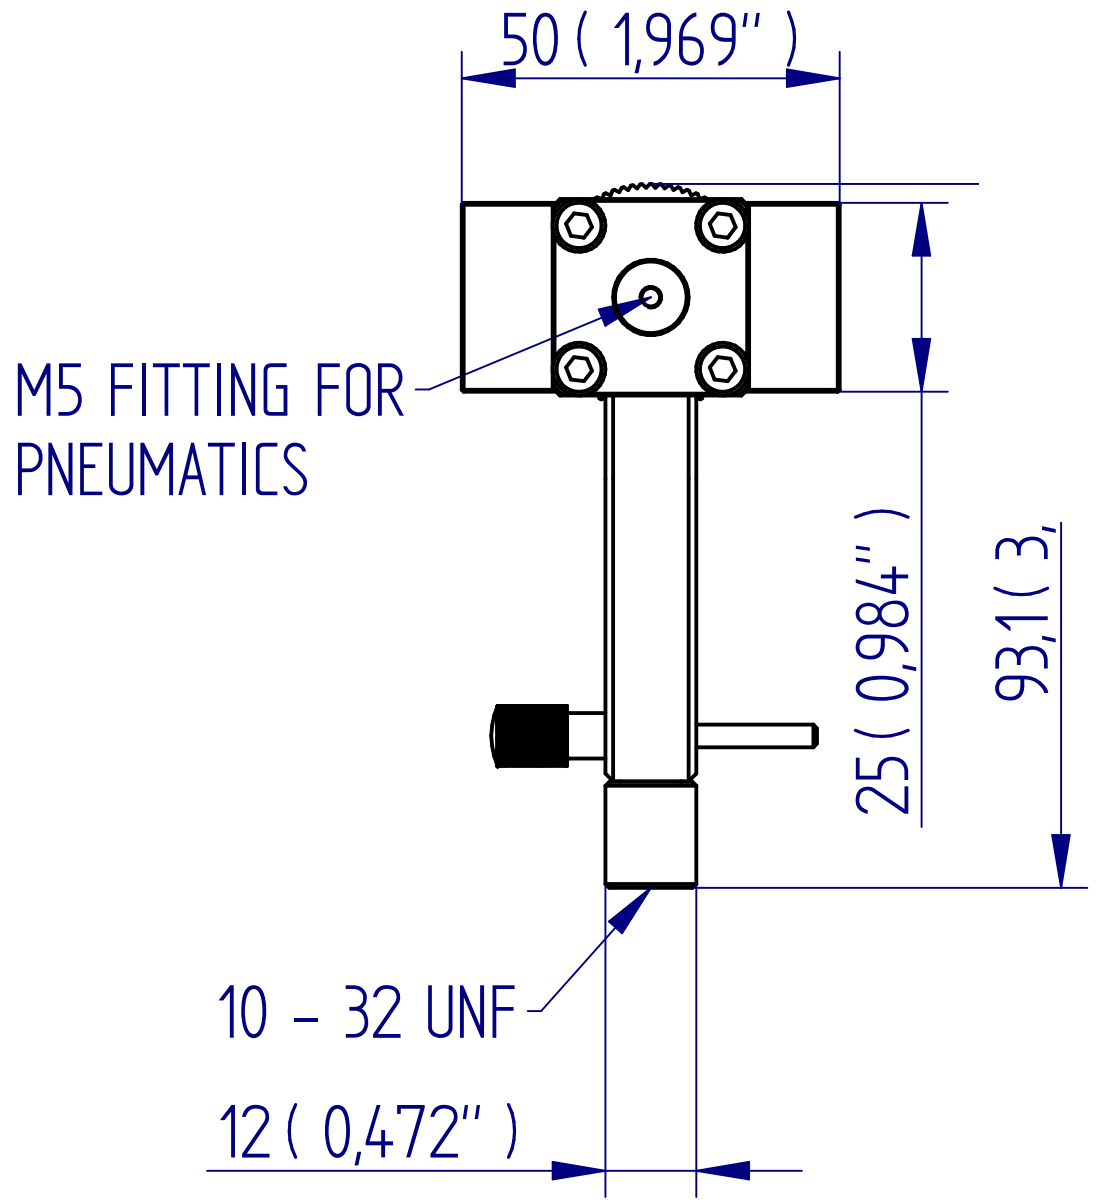

ALL DIMENSIONS ARE IN MILLIMETRES
 FOLLOWED BY INCHES: MM (IN")

PYRAMID JAW PROFILE
FOR 432-492

RUBBER JAW PROFILE
FOR 432-492-V01

WAVE JAW PROFILE
FOR 432-492-V02

DRAWING APPLIES TO PT NO:
492, 492-V01, 492-V02

432-492-XXX Lightwt. Pneu. Plane Grip 50mm

1:1 @ A3

ALL DIMENSIONS ARE IN MILLIMETRES
FOLLOWED BY INCHES: MM (IN")

432-492-XXX Lightwt. Pneu. Plane Grip 50mm

1:1 @ A3