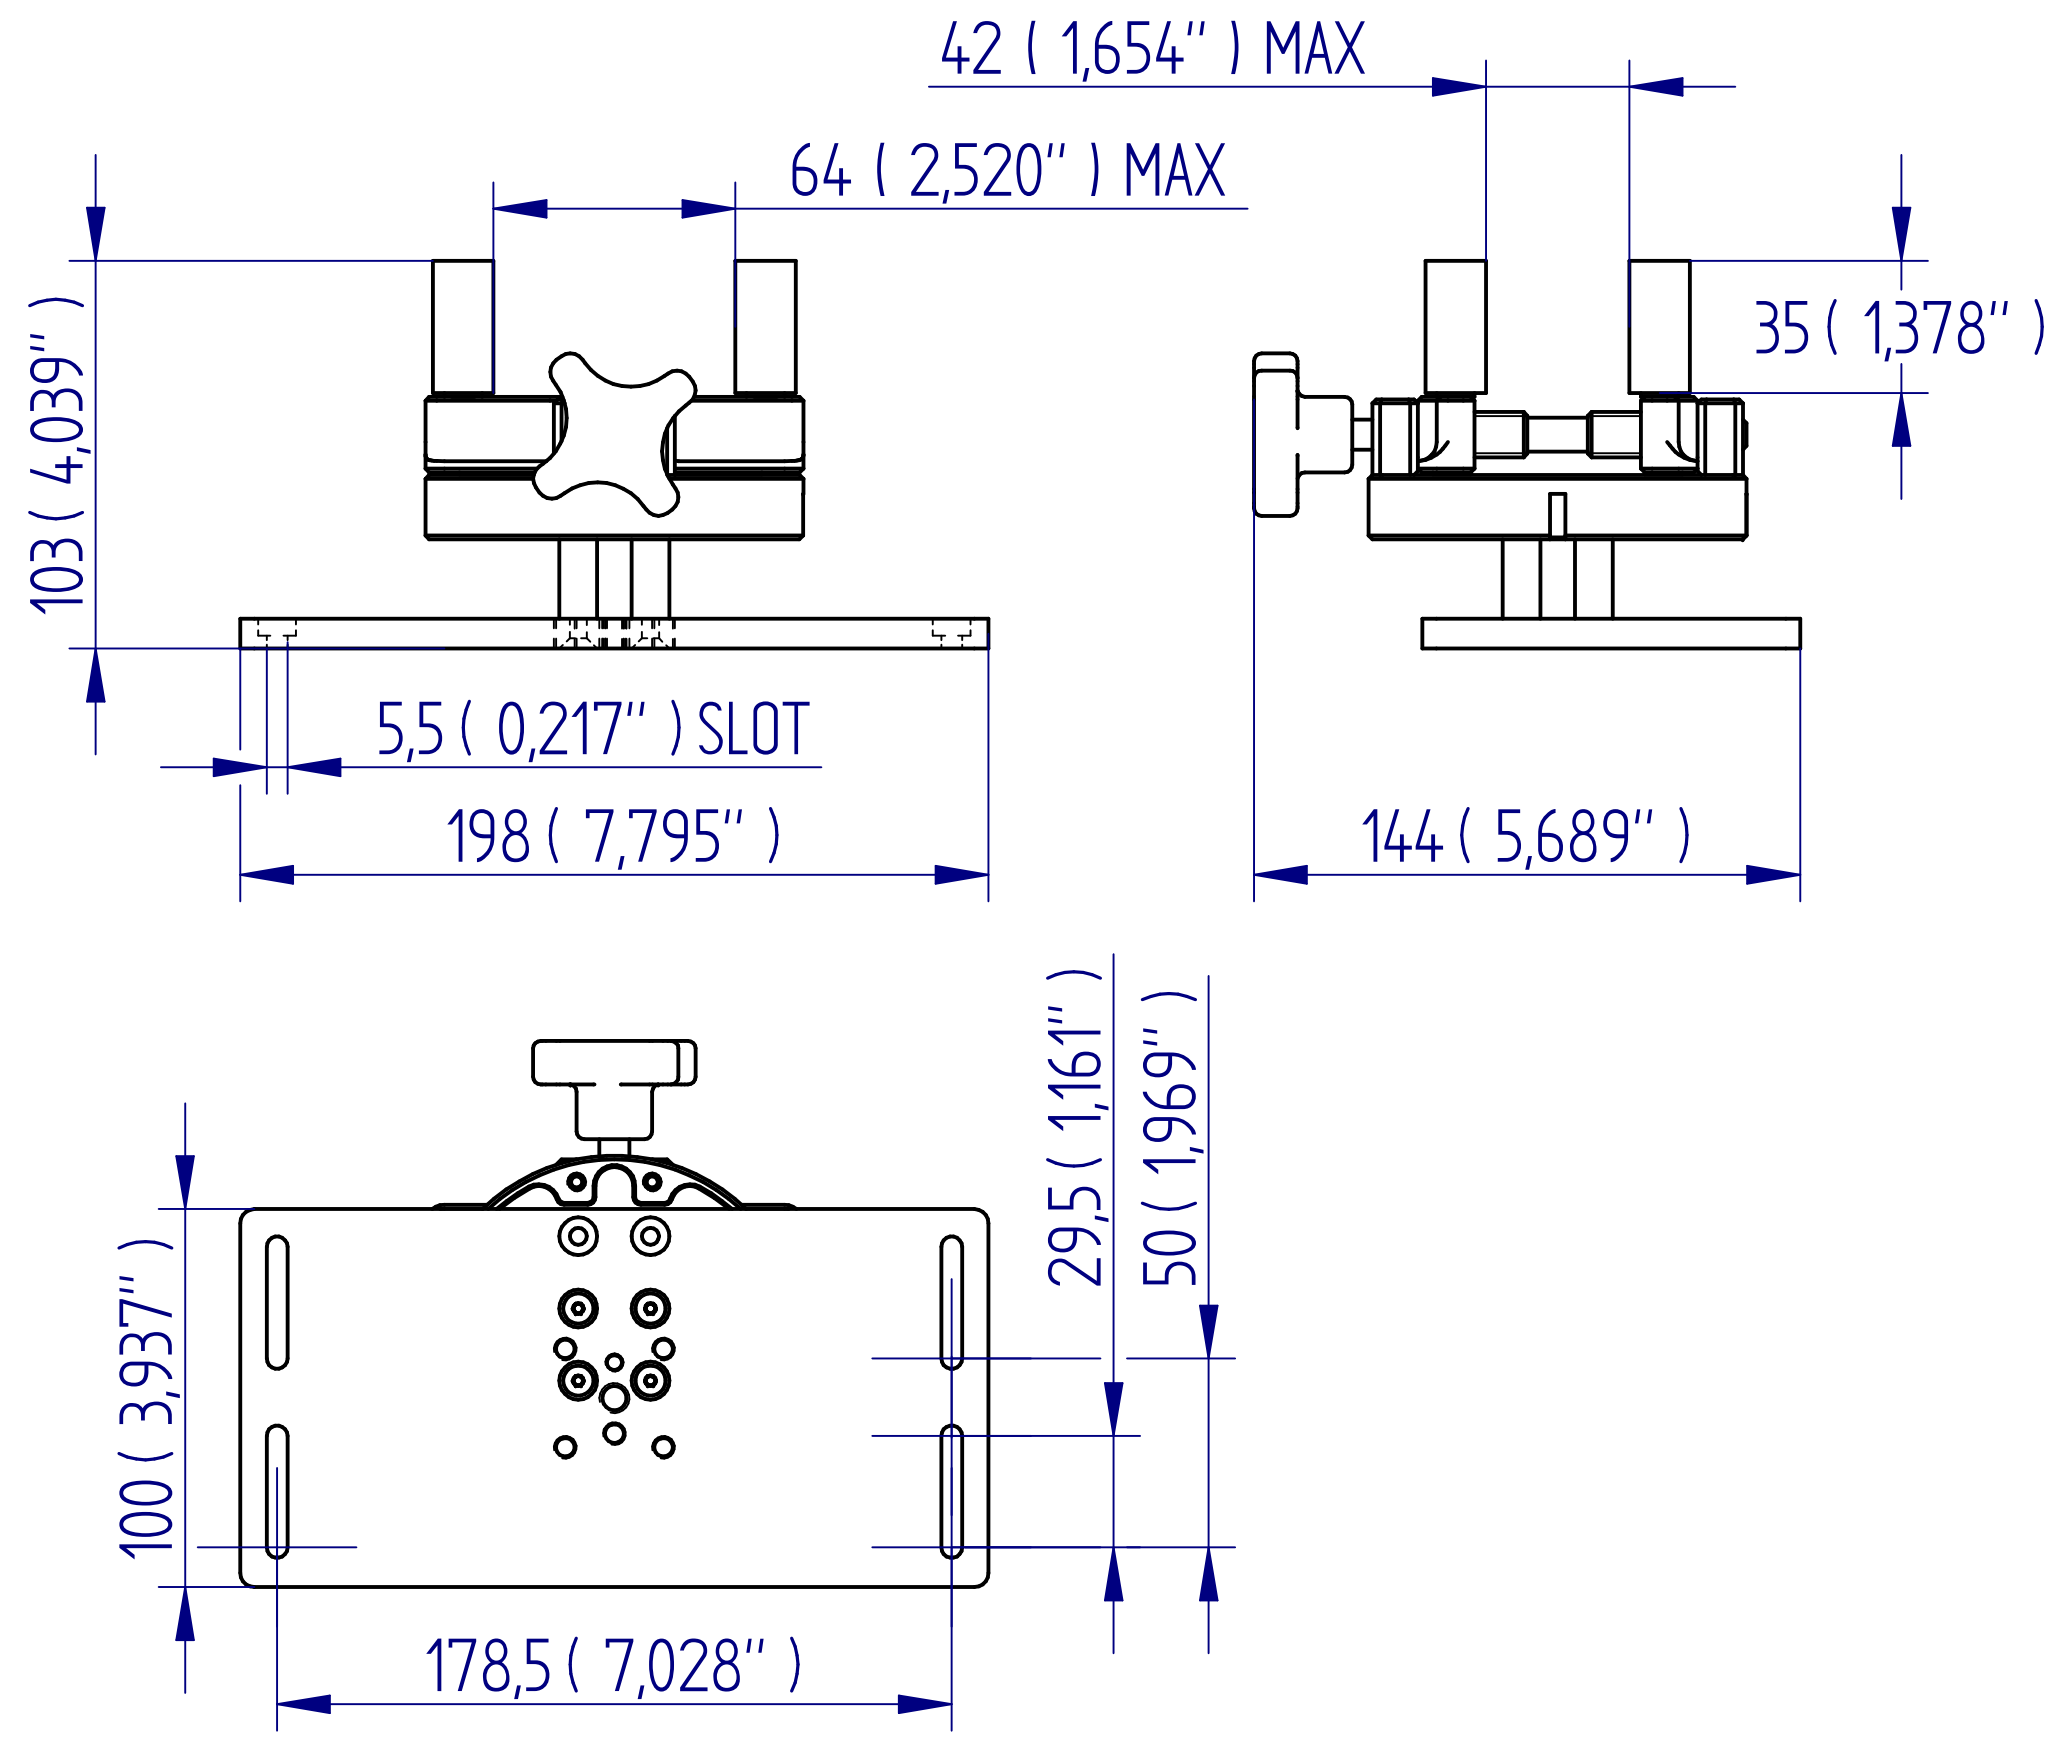

ALL DIMENSIONS ARE IN MILLIMETRES
FOLLOWED BY INCHES: MM (IN")

432-493 Container Holder (10-78mm)

1:2 @ A3