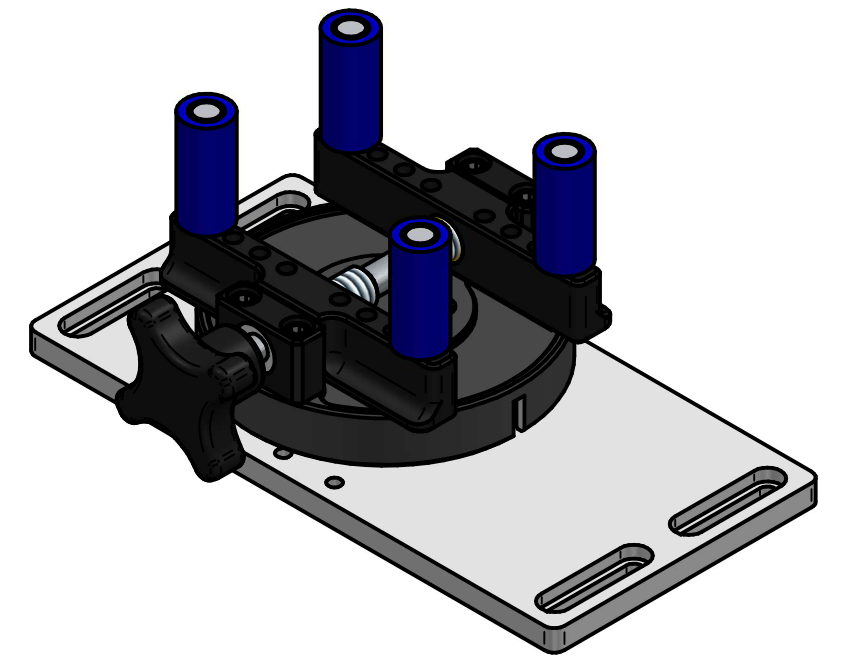

ALL DIMENSIONS ARE IN MILLIMETRES
FOLLOWED BY INCHES: MM (IN")

432-493 Container Holder (10-78mm)

1:2 @ A3