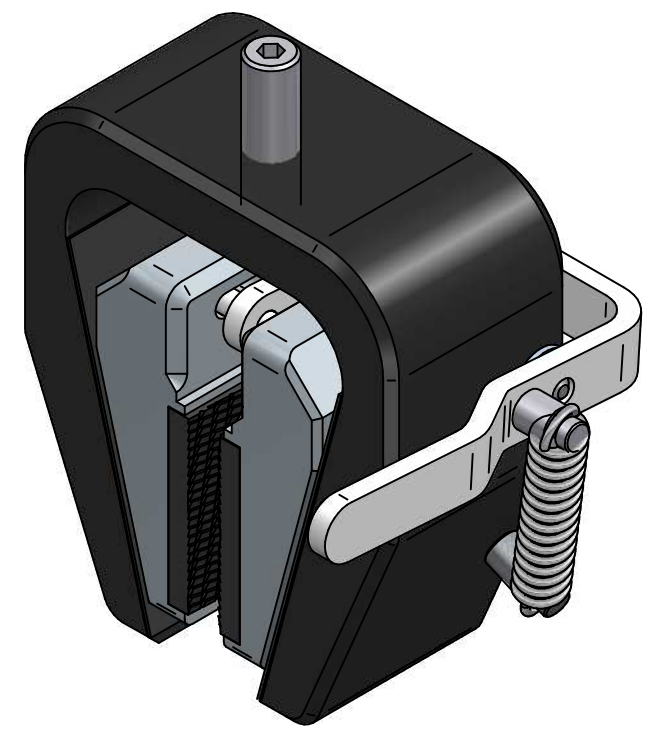

ALL DIMENSIONS ARE IN MILLIMETRES
FOLLOWED BY INCHES: MM (IN")

432-398 Wedge Grip Large

1.5:1 @ A3