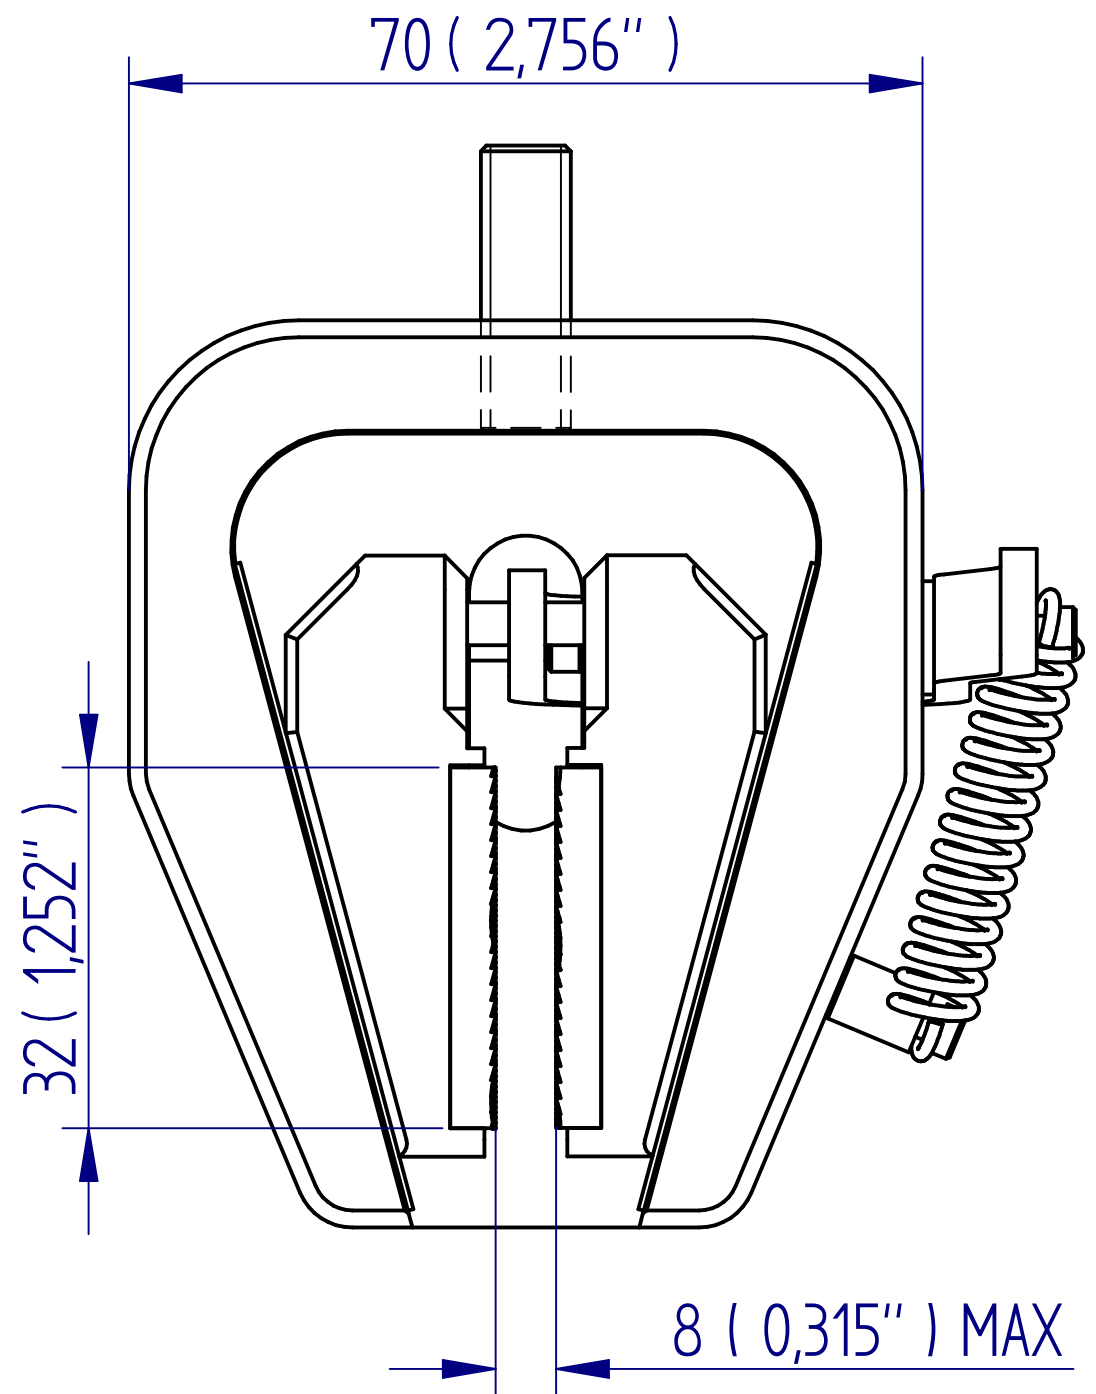

ALL DIMENSIONS ARE IN MILLIMETRES
FOLLOWED BY INCHES: MM (IN")

432-398 Wedge Grip Large

1.5:1 @ A3