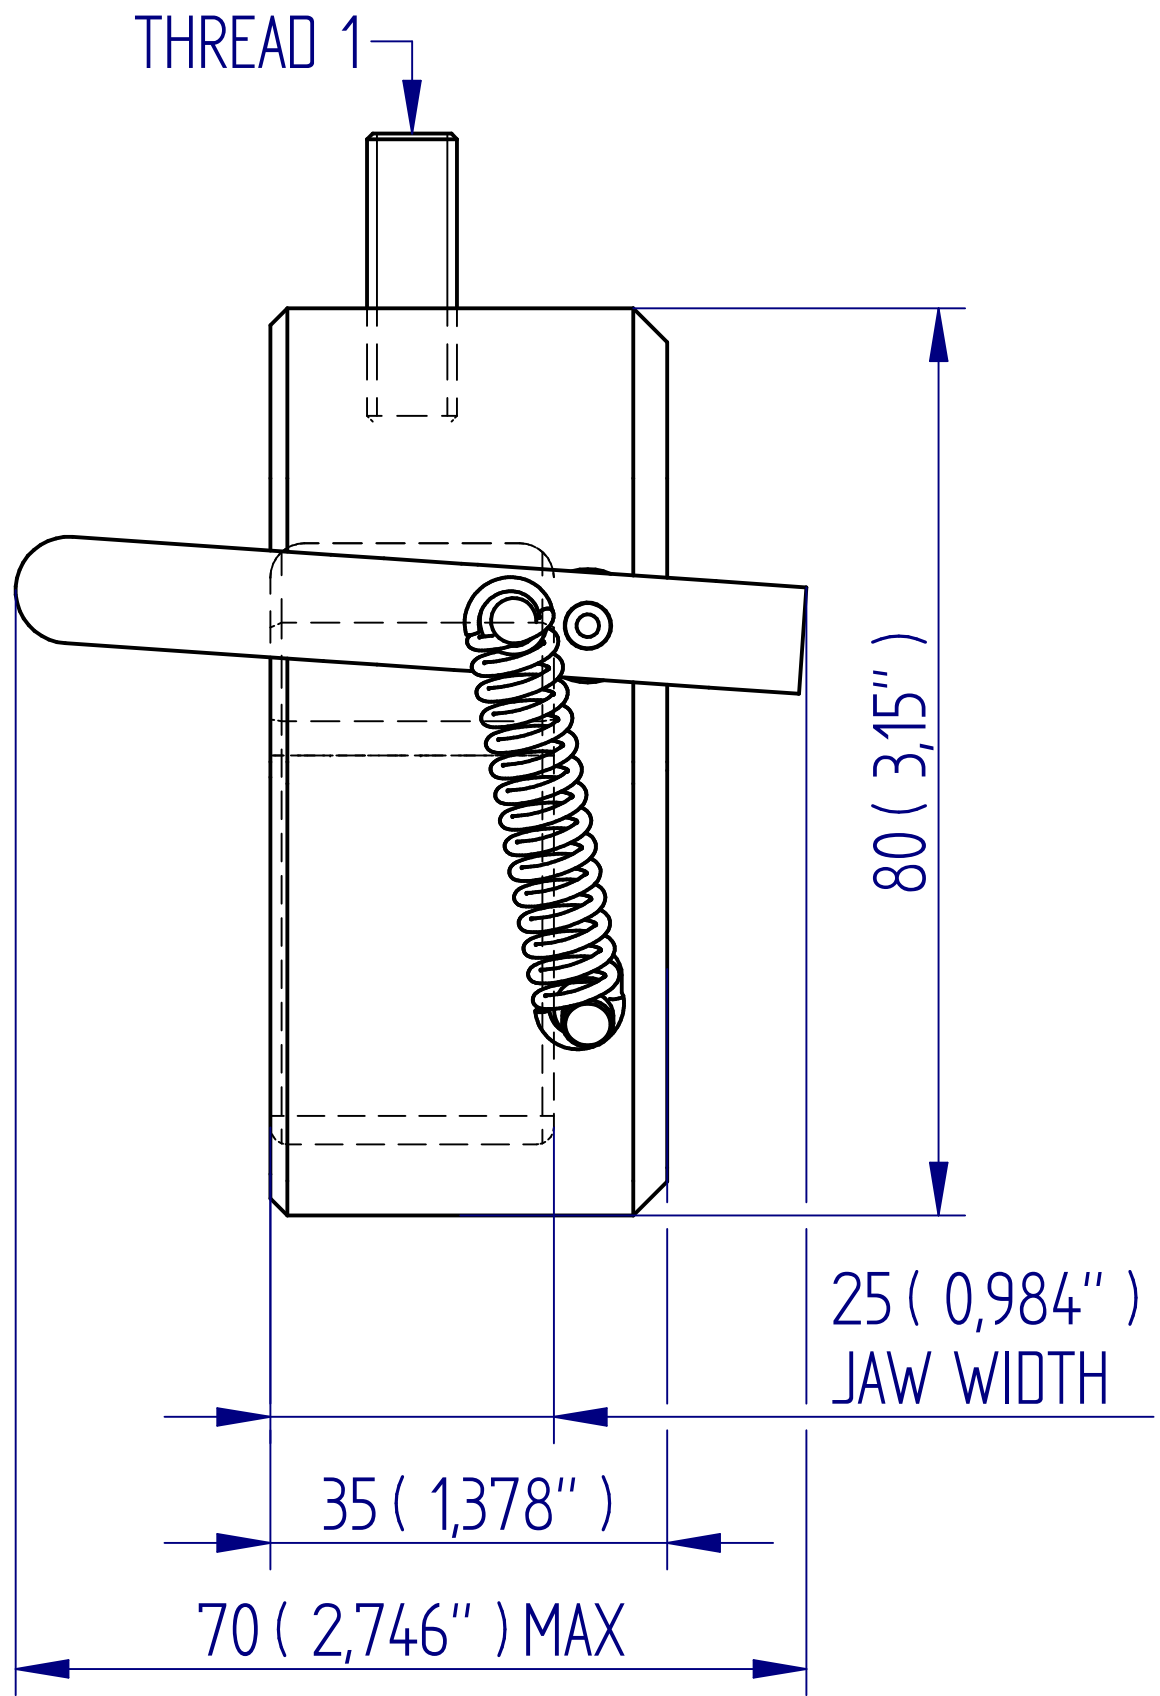

ALL DIMENSIONS ARE IN MILLIMETRES
FOLLOWED BY INCHES: MM (IN")

432-398 Wedge Grip Large

1.5:1 @ A3