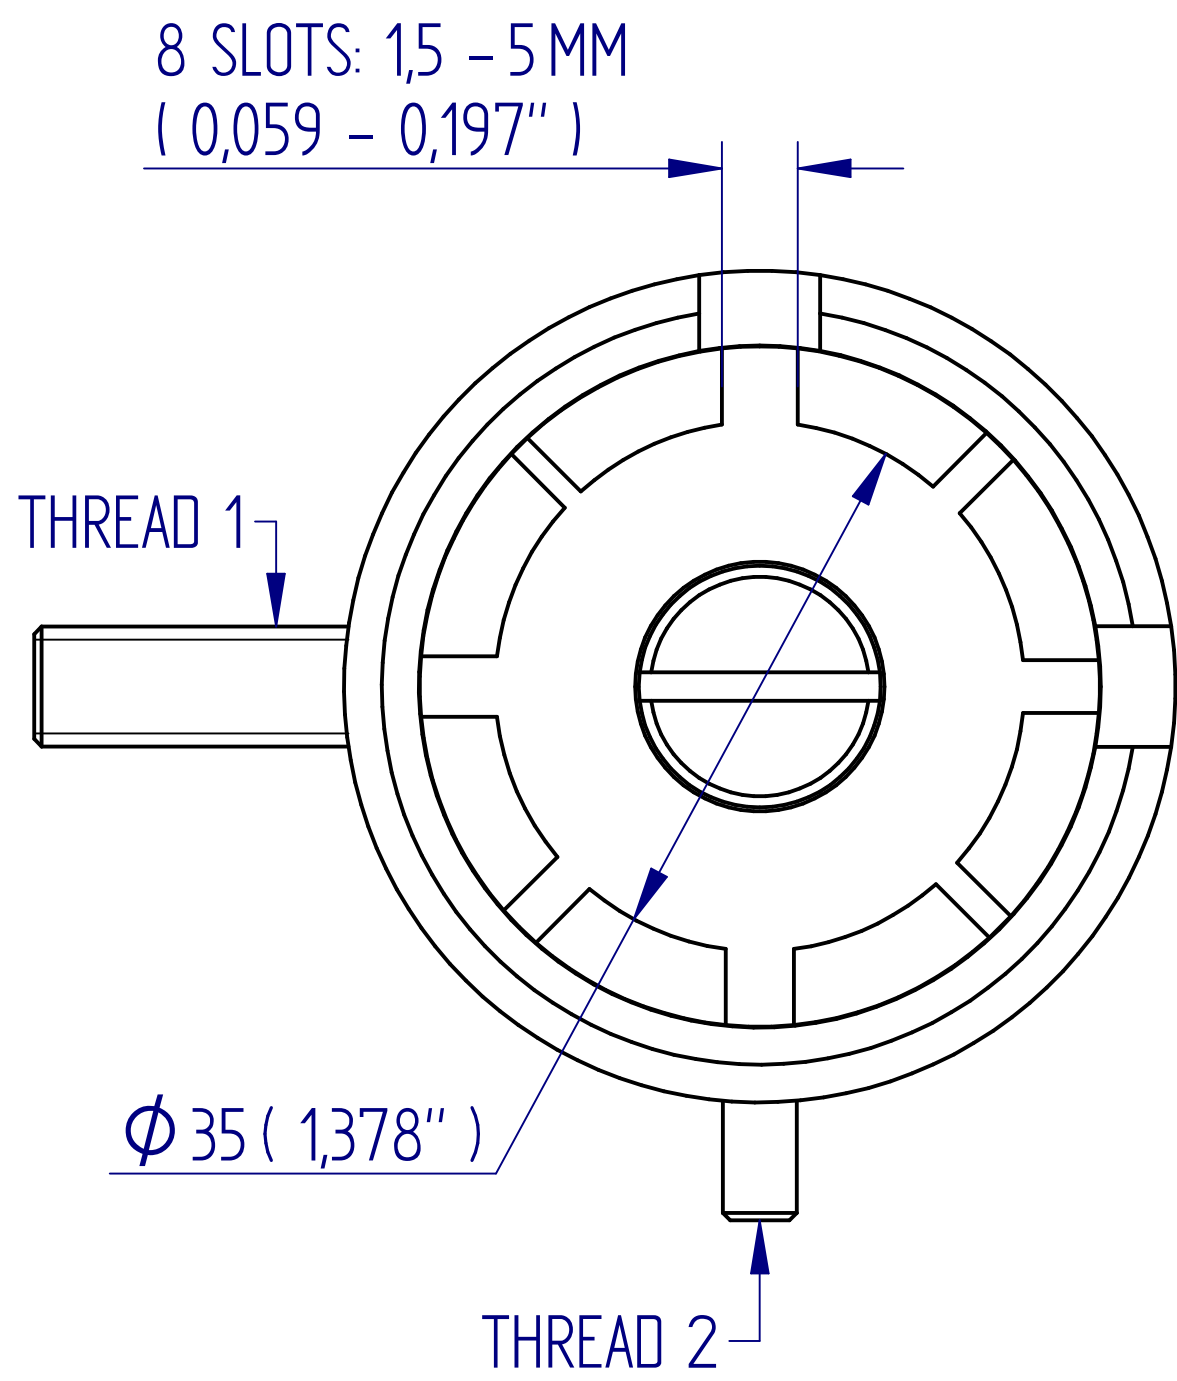

ALL DIMENSIONS ARE IN MILLIMETRES  
FOLLOWED BY INCHES: MM ( IN" )

432-379 Rotational Crimp Receptacle

2:1 @ A3