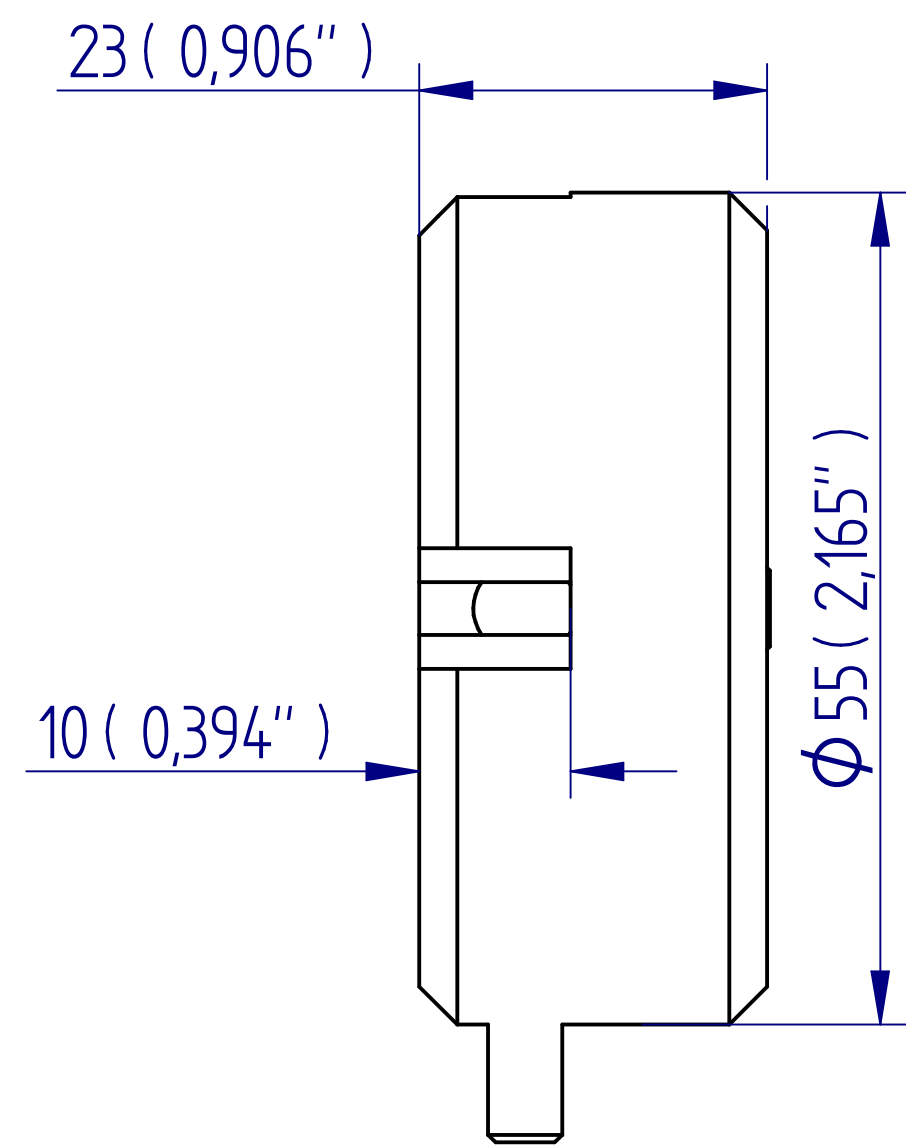

ALL DIMENSIONS ARE IN MILLIMETRES  
FOLLOWED BY INCHES: MM ( IN" )

432-379 Rotational Crimp Receptacle

2:1 @ A3