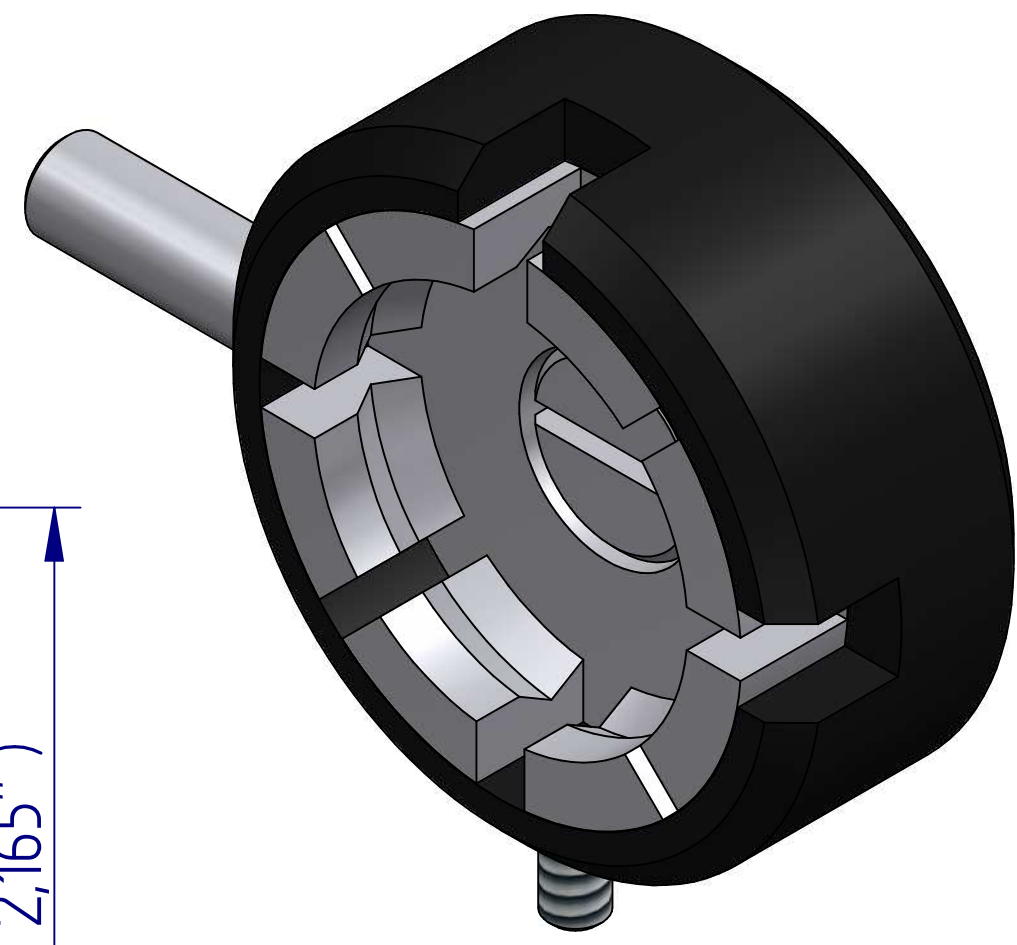

ALL DIMENSIONS ARE IN MILLIMETRES  
FOLLOWED BY INCHES: MM ( IN" )

432-379 Rotational Crimp Receptacle

2:1 @ A3