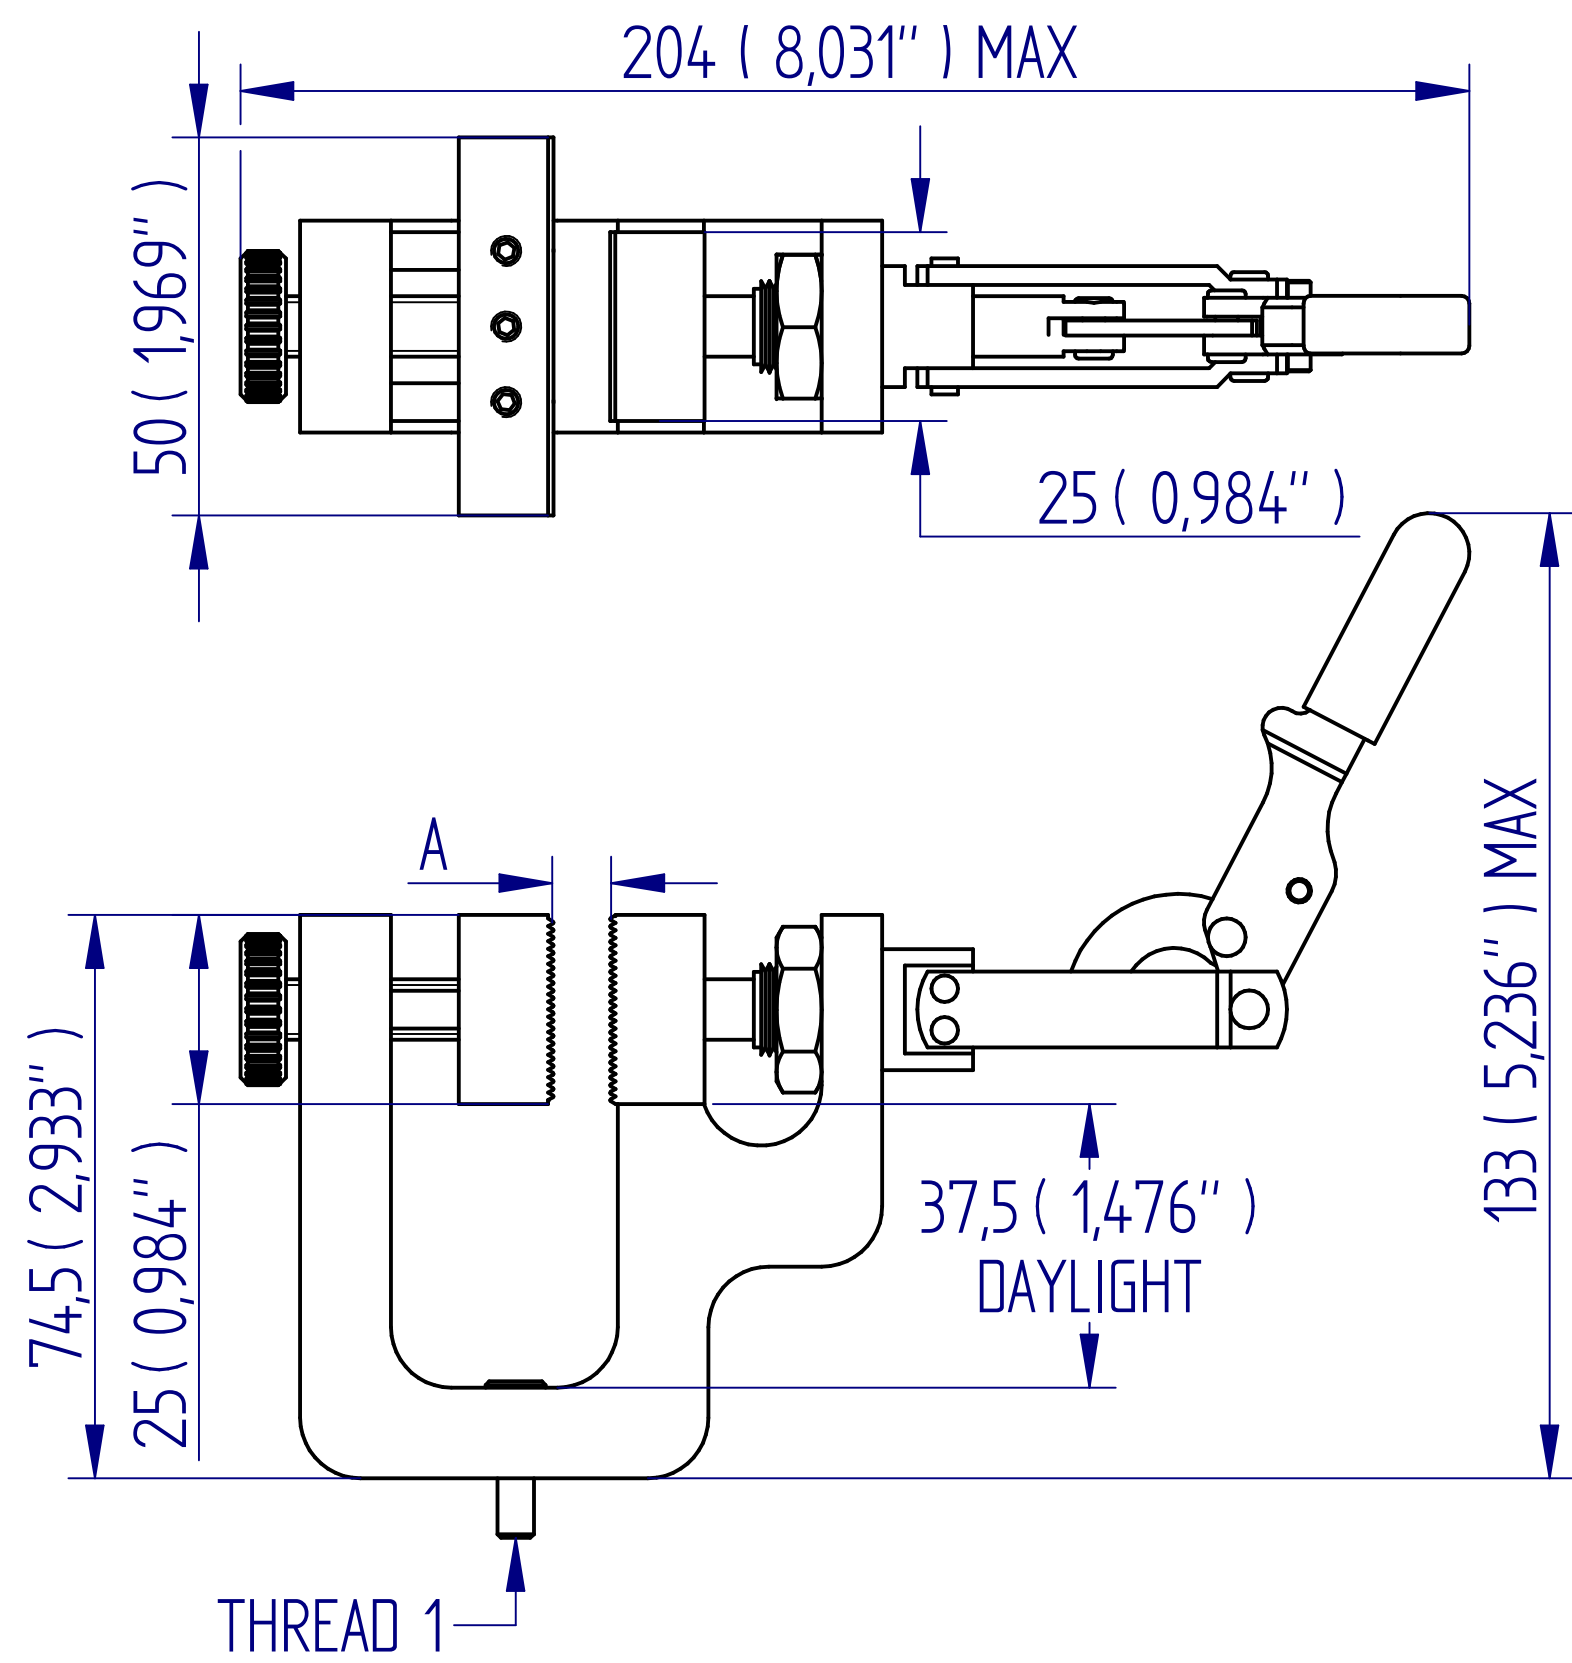

ALL DIMENSIONS ARE IN MILLIMETRES
FOLLOWED BY INCHES: MM (IN")

432-323 25mm / 50 mm "Grab Test" Textile Fixture

1:1 @ A3