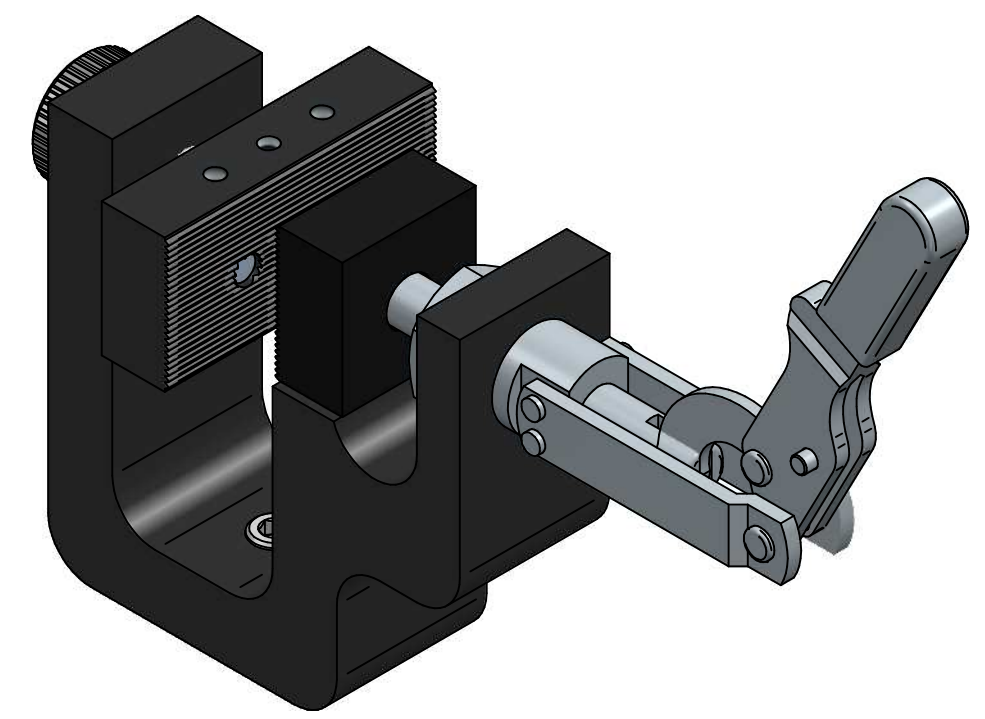

ALL DIMENSIONS ARE IN MILLIMETRES
FOLLOWED BY INCHES: MM (IN")

432-323 25mm / 50 mm "Grab Test" Textile Fixture

1:1 @ A3