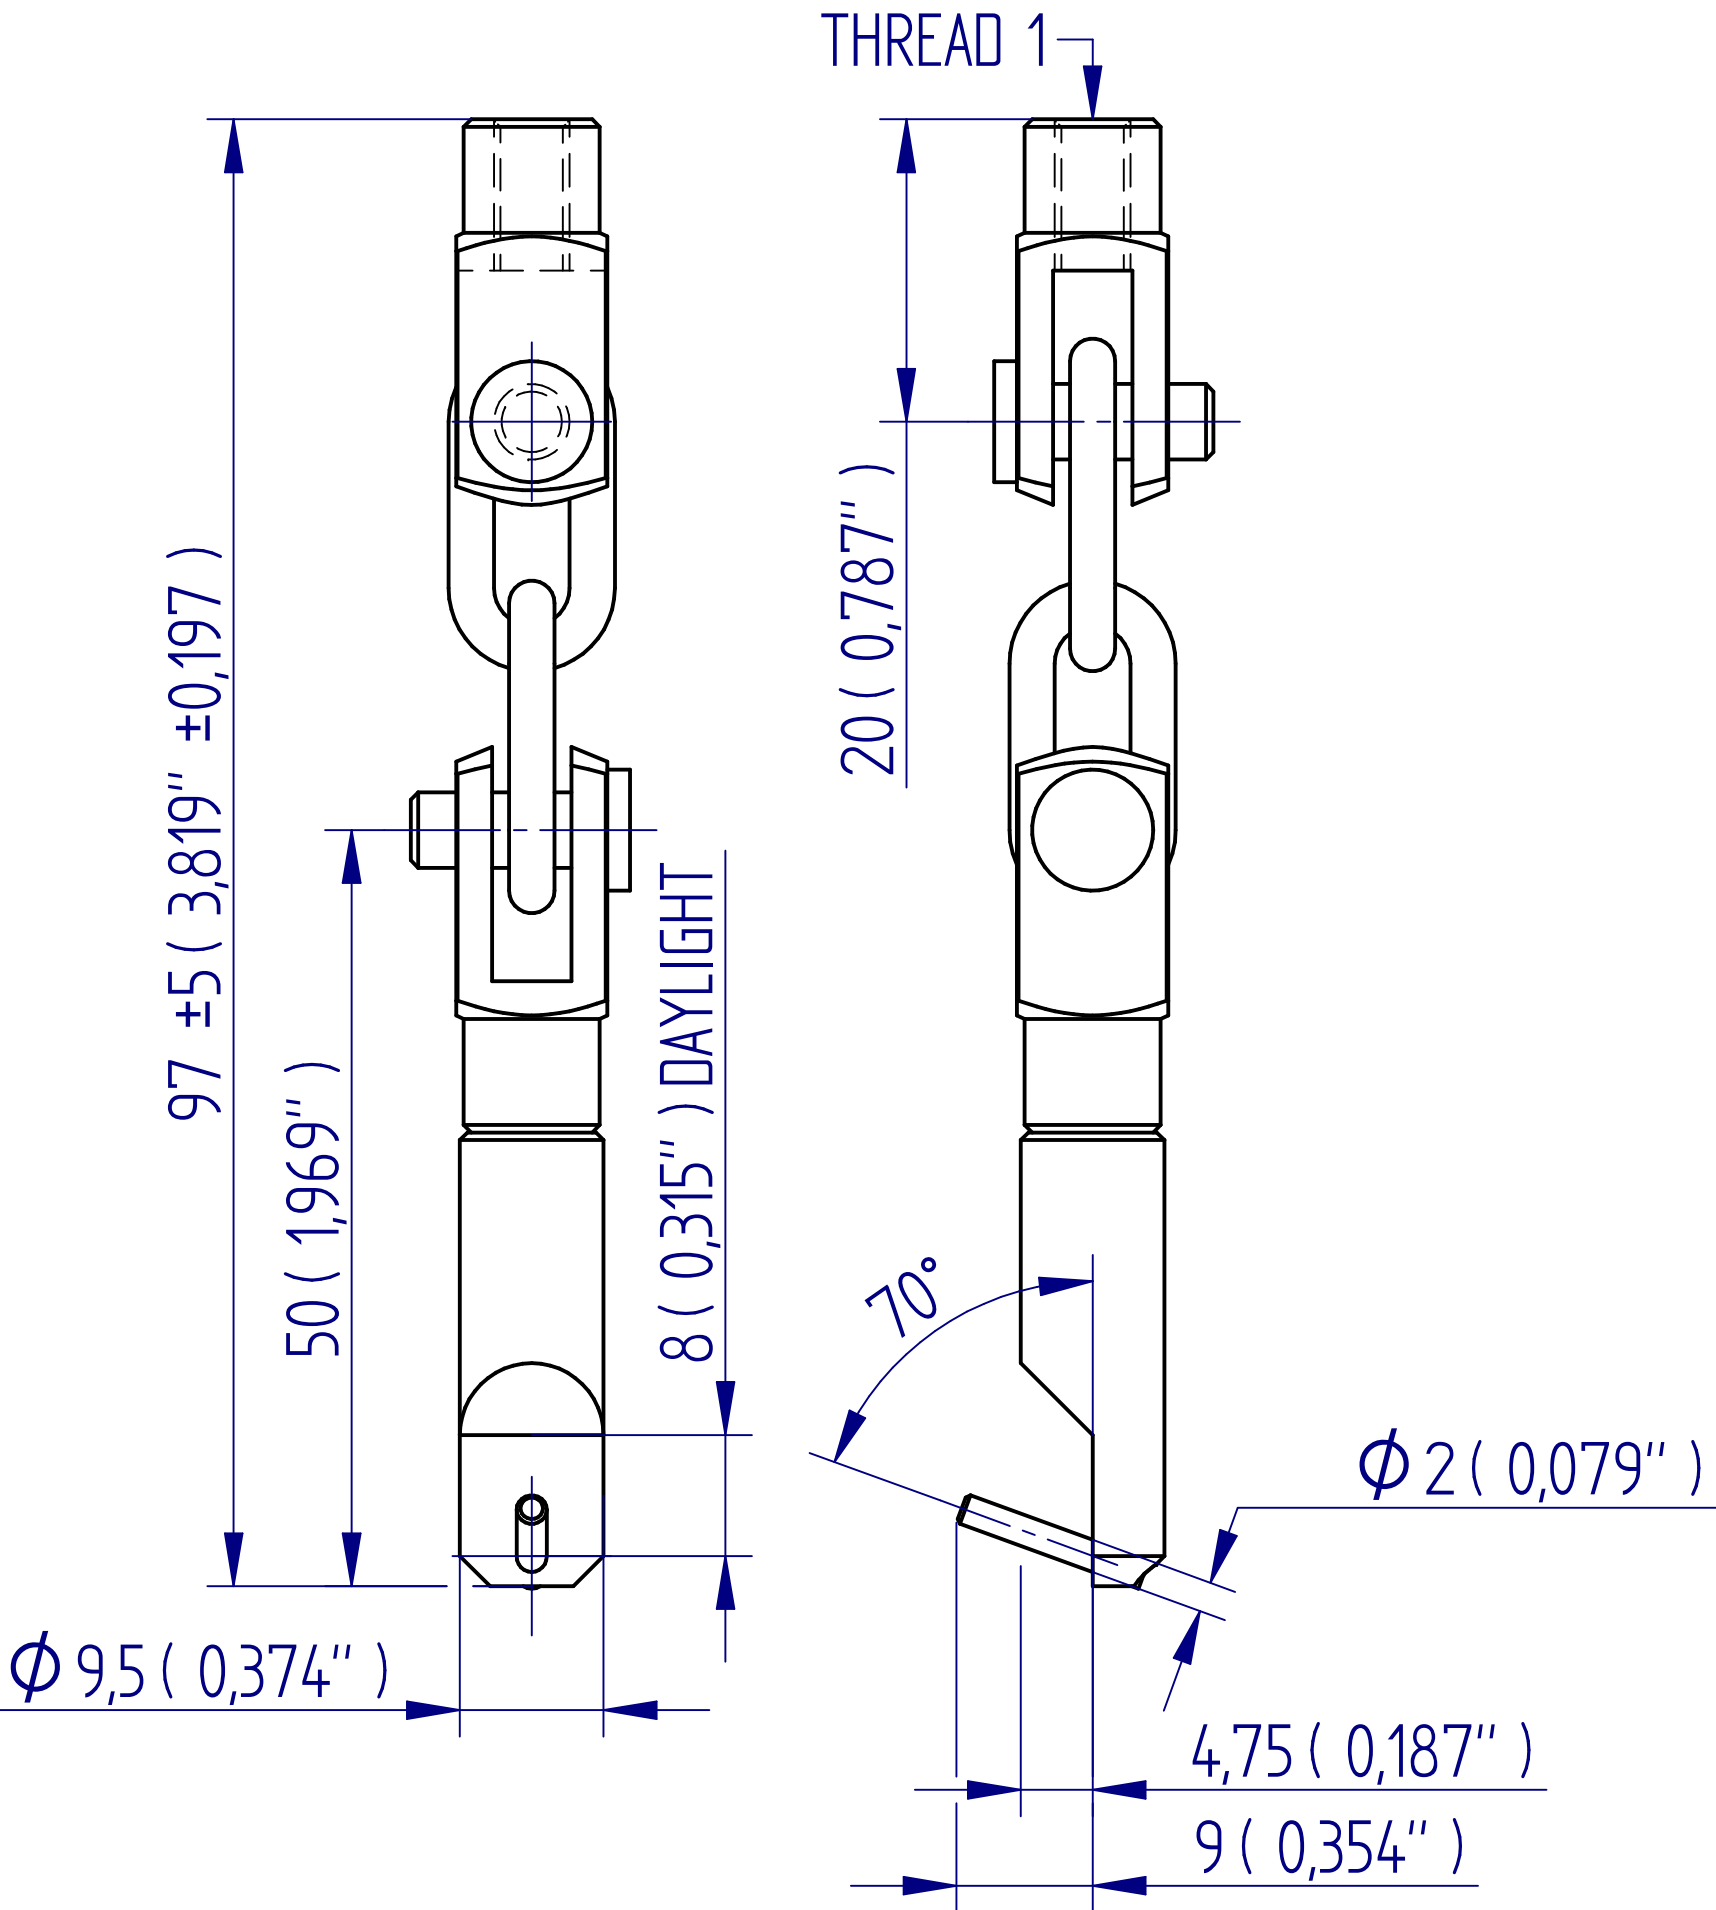

ALL DIMENSIONS ARE IN MILLIMETRES
FOLLOWED BY INCHES: MM (IN")

2:1 @ A3	432-181 Extended Peg Hook Mecmesin testing to perfection
----------	---