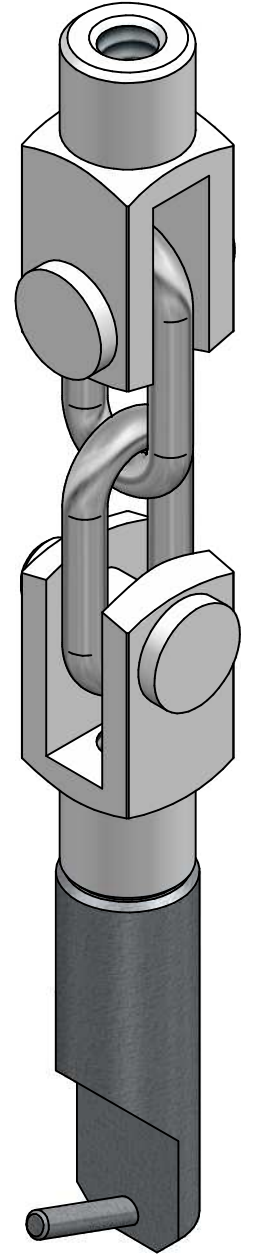

ALL DIMENSIONS ARE IN MILLIMETRES
FOLLOWED BY INCHES: MM (IN")

2:1 @ A3	432-181 Extended Peg Hook Mecmesin testing to perfection
----------	---