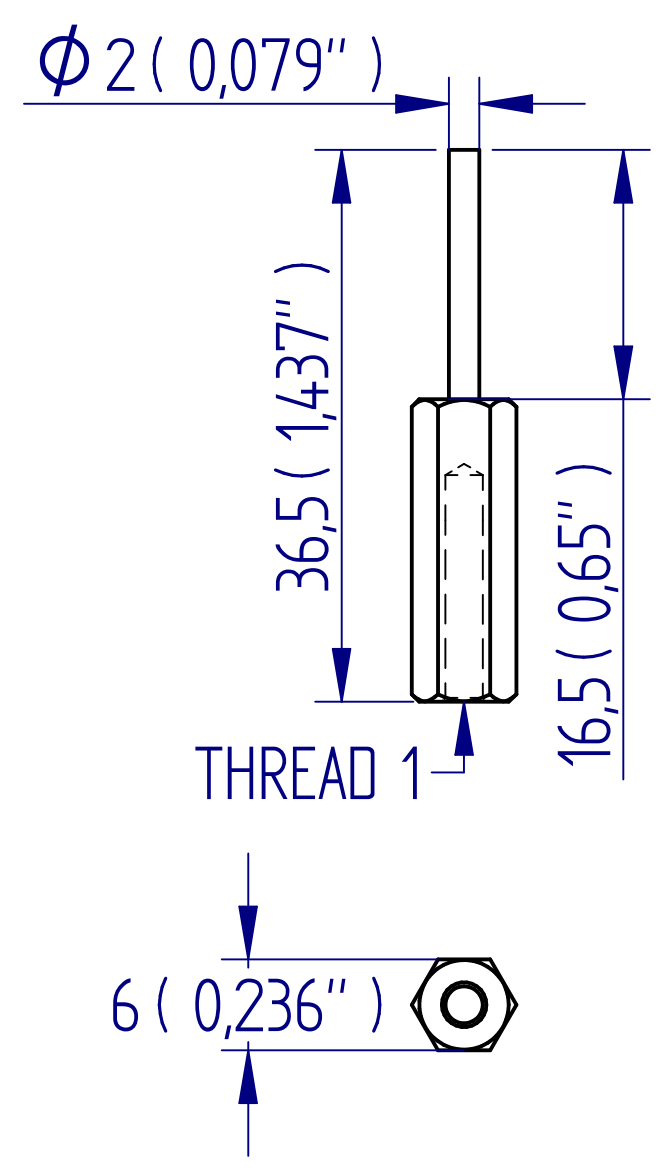

ALL DIMENSIONS ARE IN MILLIMETRES
FOLLOWED BY INCHES: MM (IN")

432-087 TMS 2mm Needle Probe

2:1 @ A3