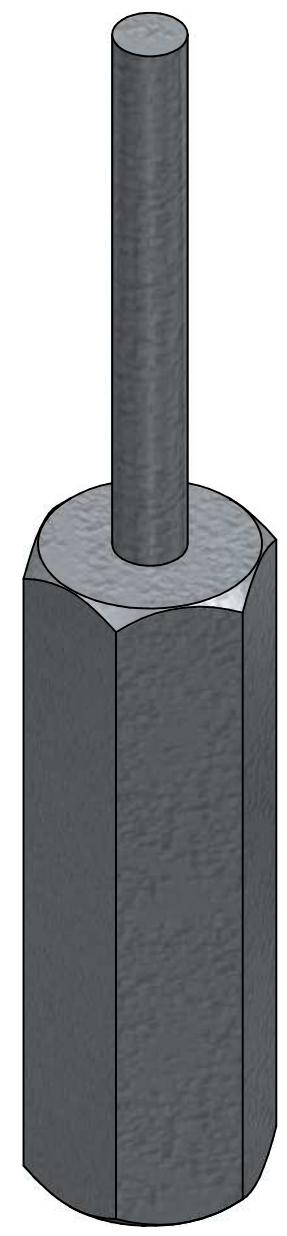

ALL DIMENSIONS ARE IN MILLIMETRES
FOLLOWED BY INCHES: MM (IN")

432-087 TMS 2mm Needle Probe

2:1 @ A3