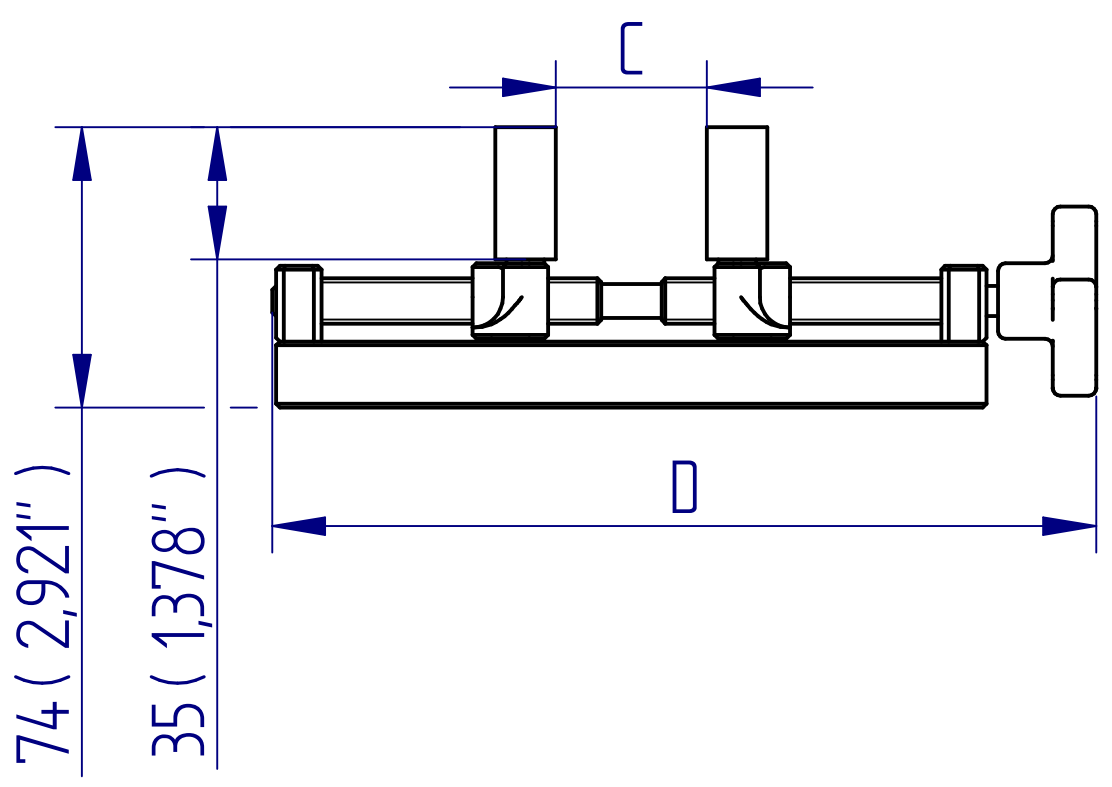

ALL DIMENSIONS ARE IN MILLIMETRES
FOLLOWED BY INCHES: MM (IN")

432-XXX Vortex Fixing Plates

DRAWING APPLIES TO PT NO:
432-320 & 432-321 1:2 @ A3