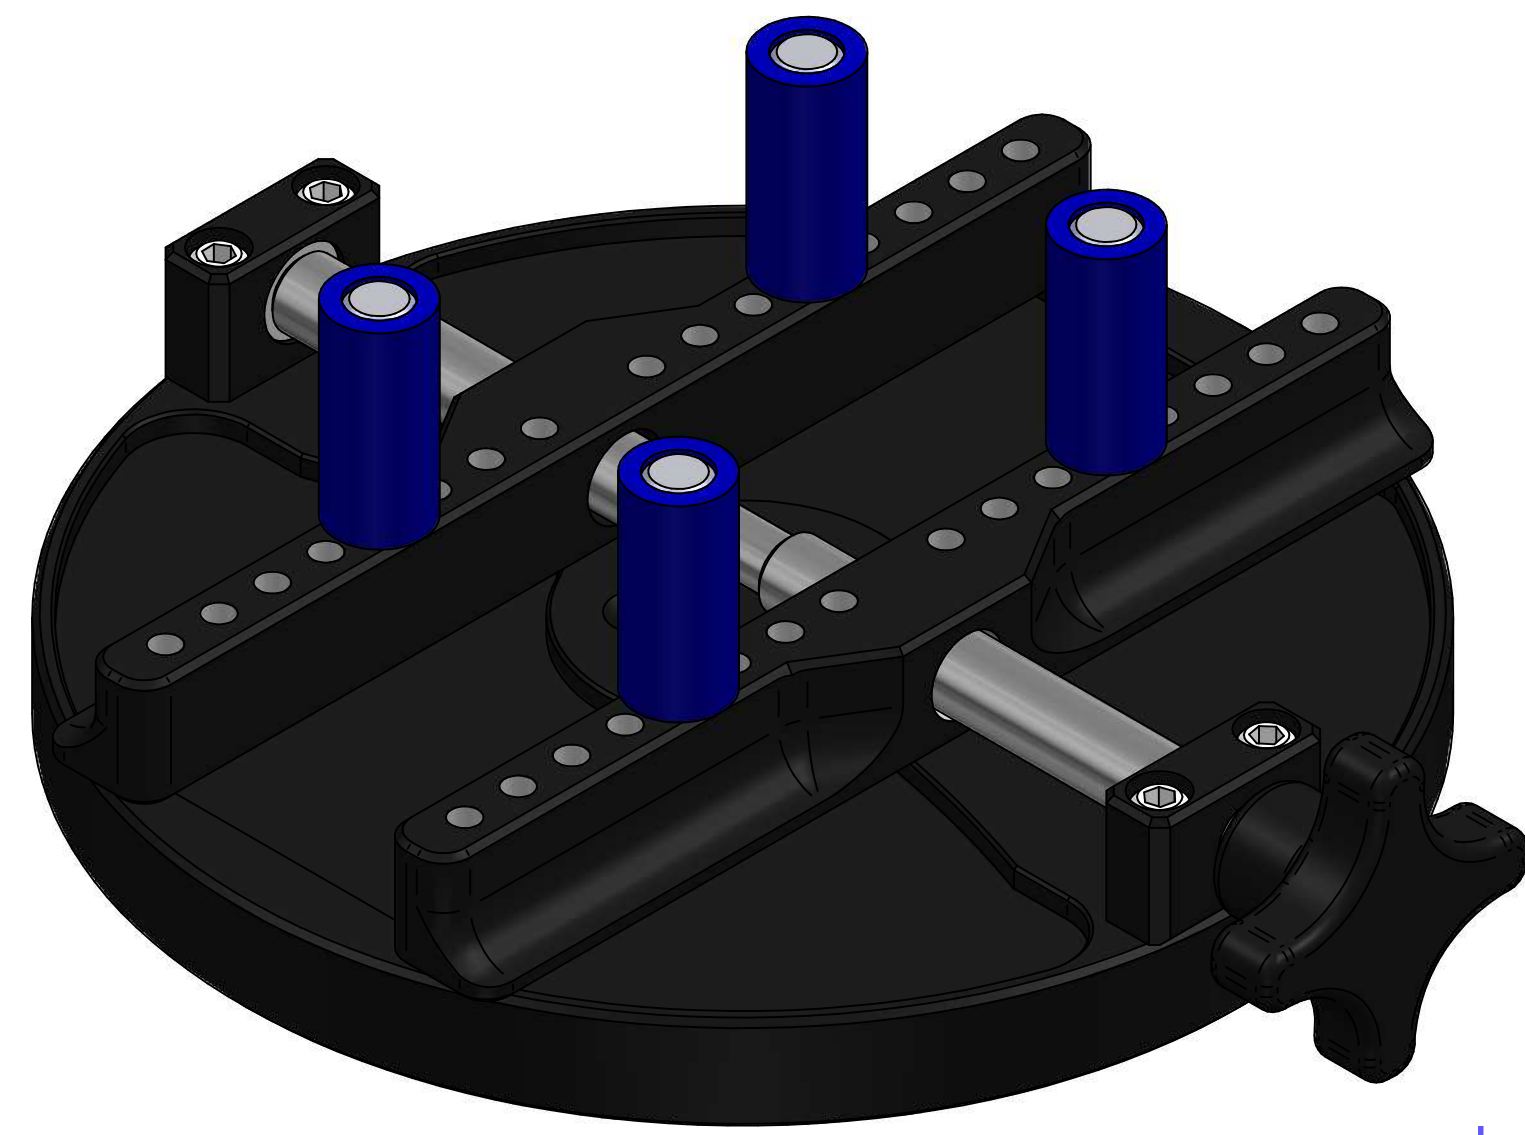

ALL DIMENSIONS ARE IN MILLIMETRES
FOLLOWED BY INCHES: MM (IN")

432-XXX Vortex Fixing Plates

DRAWING APPLIES TO PT NO:
432-320 & 432-321 1:2 @ A3