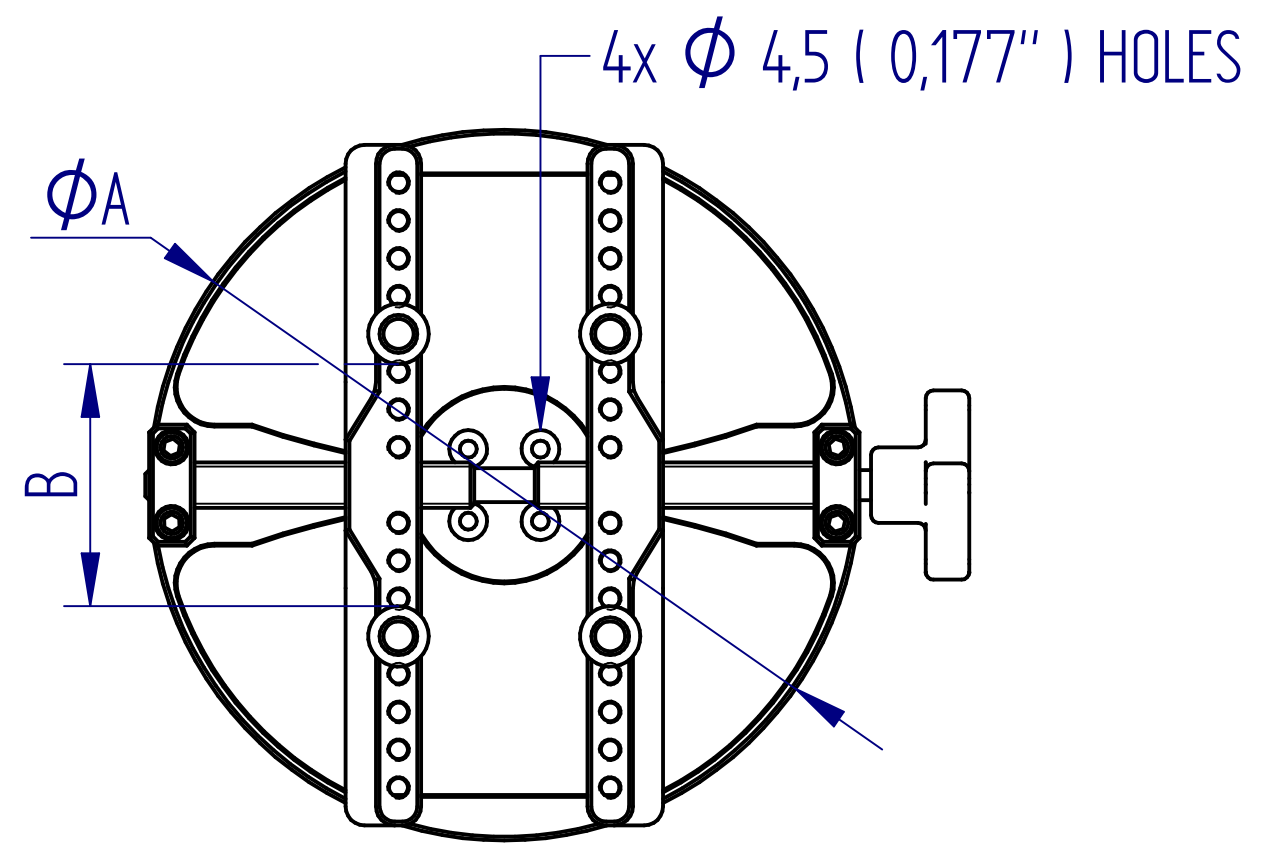

ALL DIMENSIONS ARE IN MILLIMETRES
FOLLOWED BY INCHES: MM (IN")

432-XXX Vortex Fixing Plates

DRAWING APPLIES TO PT NO:
432-320 & 432-321 1:2 @ A3