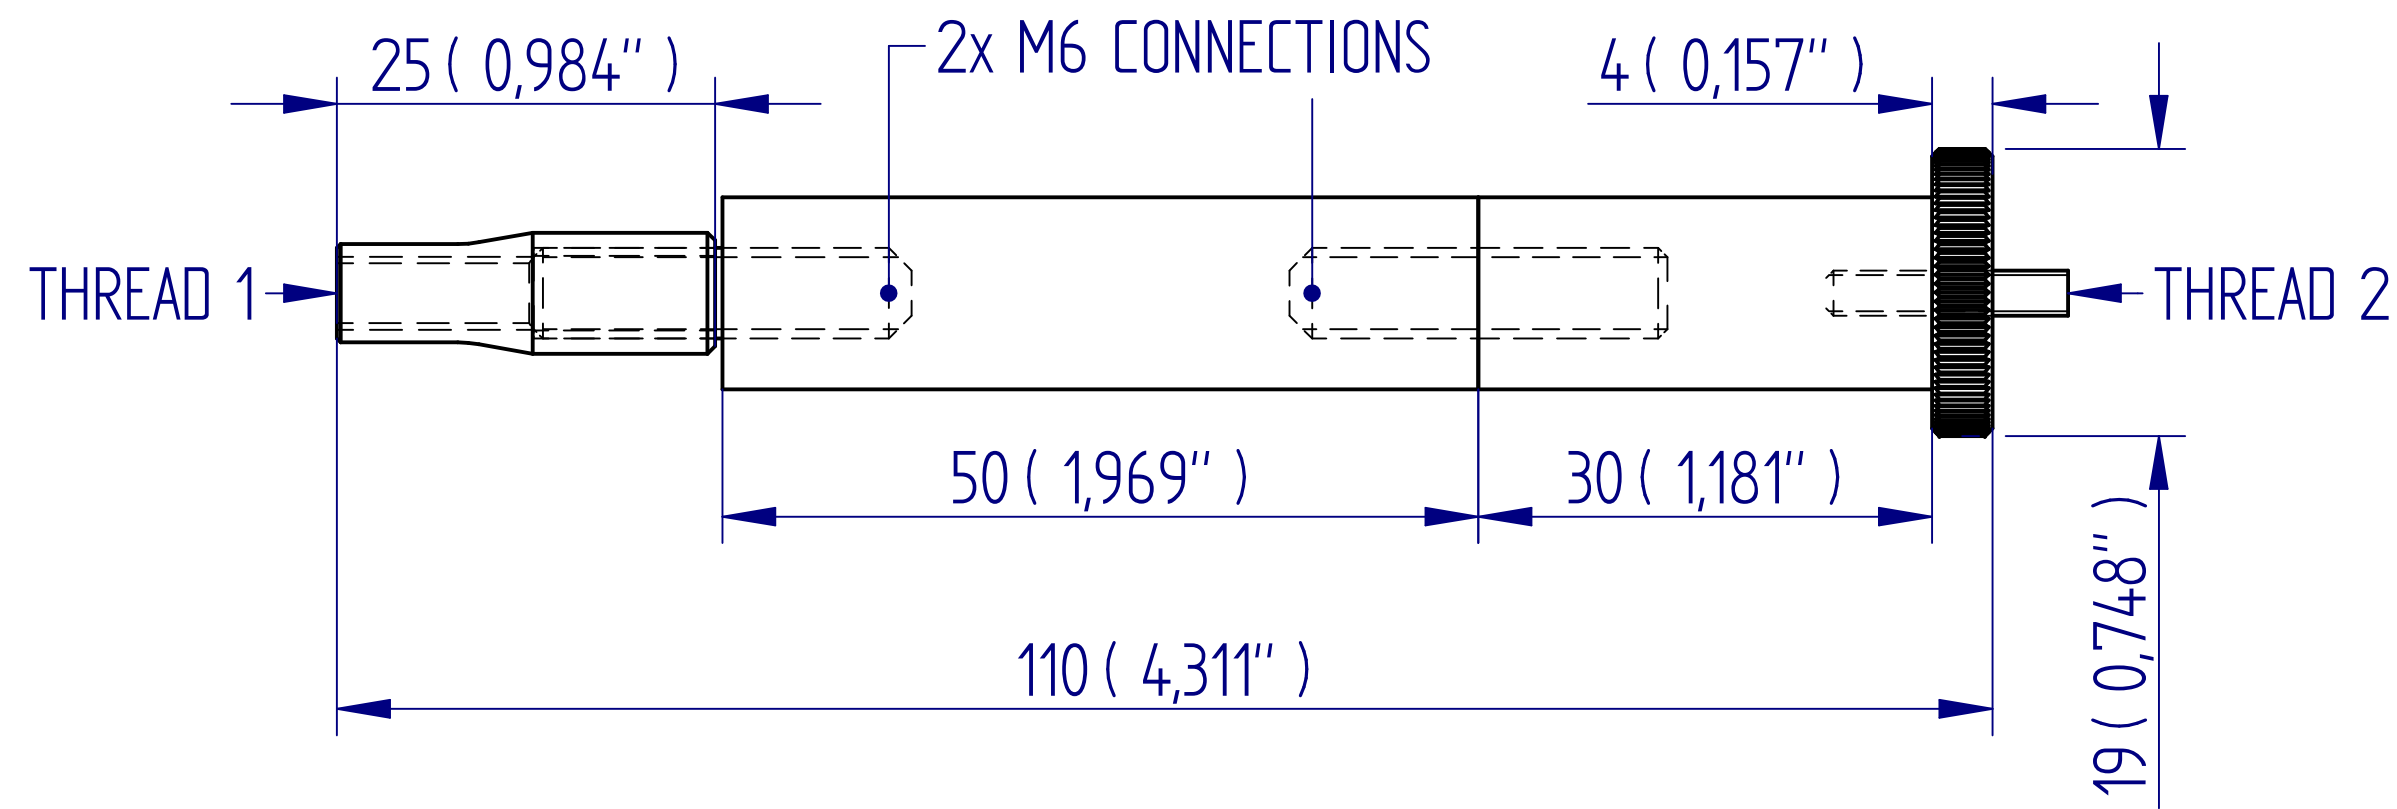

ALL DIMENSIONS ARE IN MILLIMETRES
FOLLOWED BY INCHES: MM (IN")

432-100 TMS Extension Piece Set

2:1 @ A3