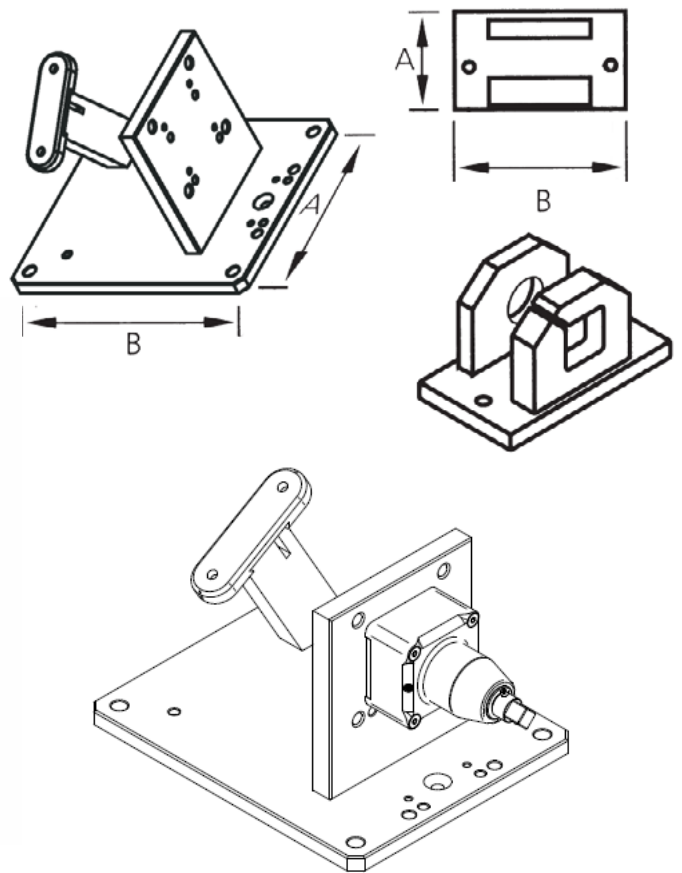

### Description

Bench Mounting Stands are equipped with fixing holes to enable secure and stable support for Mecmesin Static Torque Sensors when in use on a table or work-bench.

Two versions are available; Bench Mounting Stand for 'mid & hi-torque' ST Torque sensors and Bench-Mounting Stand for 'TS' Torque Screwdrivers.

The sensors are positioned inside the Mounting Stands and secured by the appropriate fixing screws. This allows the operator to attach the test specimen to the sensor and then apply torque directly to the specimen by hand as required.

Two sizes of 3-jaw chuck are available for use with Mecmesin 'TS' Torque screwdrivers;  $\frac{1}{2}$ " opening and  $\frac{3}{8}$ " opening each being connected to the 'TS' screwdriver via a square drive spindle. The  $\frac{3}{8}$ " chuck is supplied as standard with every new 'TS' Torque Screwdriver, whereas the  $\frac{1}{2}$ " chuck can be purchased as optional accessory.

### Specifications

Part No.	Type	Depth (A)	Width (B)
432-401	Mid & hi-torque 'ST' Torque	155 mm (1/2")	190 mm (6.10")
432-402	'TS' Torque Screwdrivers	76 mm (3/8")	170 mm (6.10")

432-401 Front View

432-401 Shown with sensor mounted