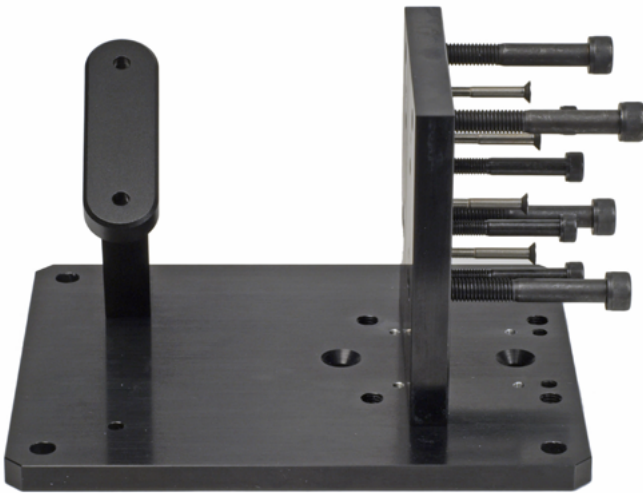

432-401 Front View