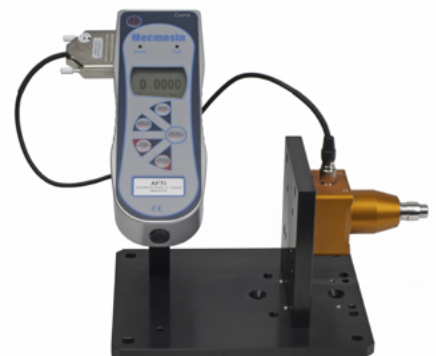

## Static Torque Sensor Bench Mounting Stands

432-401:  
Bench Mounting Stand for 'mid & hi-torque' ST Torque sensors

432-402:  
Bench Mounting Stand for 'TS' Torque Screwdrivers

### Description

Bench Mounting Stands are equipped with fixing holes to enable secure and stable support for Mecmesin Static Torque Sensors when in use on a table or work-bench.

Two versions are available; Bench Mounting Stand for 'mid & hi-torque' ST Torque sensors and Bench-Mounting Stand for 'TS' Torque Screwdrivers.

The sensors are positioned inside the Mounting Stands and secured by the appropriate fixing screws. This allows the operator to attach the test specimen to the sensor and then apply torque directly to the specimen by hand as required.

Two sizes of 3-jaw chuck are available for use with Mecmesin 'TS' Torque screwdrivers;  $\frac{1}{2}$ " opening and  $\frac{3}{8}$ " opening each being connected to the 'TS' screwdriver via a square drive spindle. The  $\frac{3}{8}$ " chuck is supplied as standard with every new 'TS' Torque Screwdriver, whereas the  $\frac{1}{2}$ " chuck can be purchased as optional accessory.