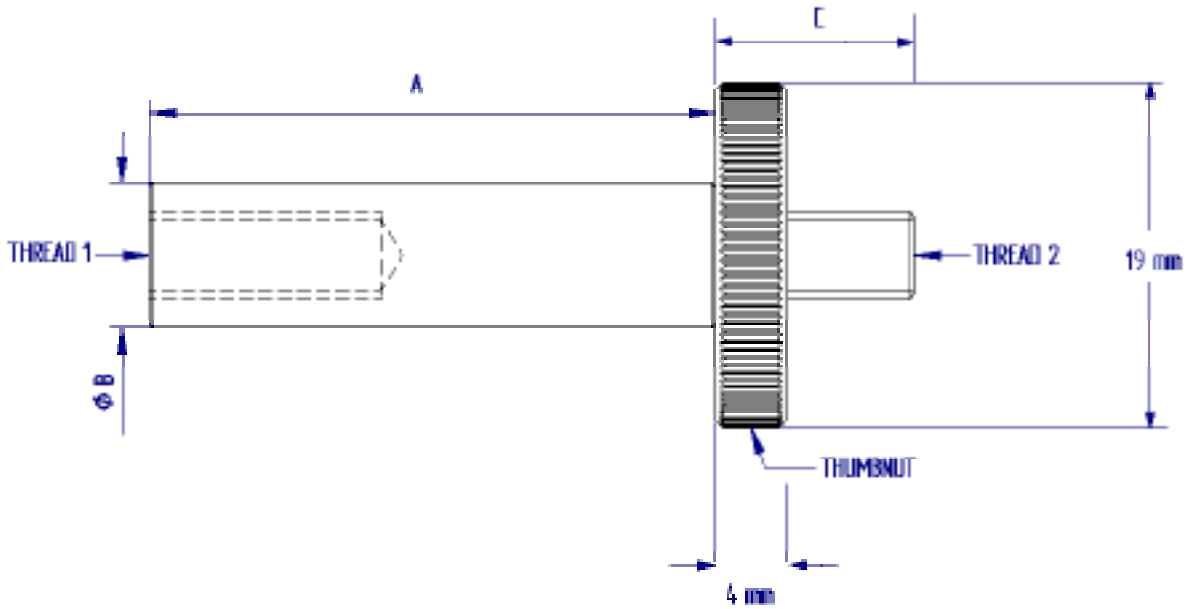

## Extension Rods

### Description

Extension rods are used to add length to a fixture often to prevent the specimen making contact with the gauge/loadcell e.g., when compressing a plunger into a cylinder. They are also used to connect a force gauge or loadcell to a grip or fixture e.g. a wedge grip or test hook. The thumbwheel or locking nut are used to secure the grip in the correct orientation - care should be taken not to overtighten when using with low capacity gauges and loadcells.

### Specifications

Part No.	Load Capacity	Securing	Thread 1	Thread 2	Length (A)	Diameter (B)	Length (C)	Weight
432-006	500 N	thumbwheel	10-32 UNF F	10-32 UNF M	30 mm	8 mm	11 mm	20 g (0.04 lb)
432-116	500 N	nut	10-32 UNF F	10-32 UNF M	30 mm	6 mm	10 mm	7 g (0.02 lb)
432-117	500 N	nut	10-32 UNF F	10-32 UNF M	130 mm	6 mm	10 mm	28 g (0.06 lb)
432-007	500 N	thumbwheel	10-32 UNF F	M6 M	30 mm	8 mm	12 mm	20 g (0.04 lb)
432-186	500 N	thumbwheel	M6 F	M6 M	25 mm	8 mm	12 mm	20 g (0.04 lb)
432-187	500 N	thumbwheel	M6 F	M6 M	130 mm	8 mm	12 mm	32 g (0.07 lb)
432-008	2.5 kN	thumbwheel	5/16 UNC F	5/16 UNC M	30 mm	12 mm	14 mm	32 g (0.07 lb)
432-123	2.5 kN	—	5/16 UNC F	5/16 UNC M	130 mm	12 mm	10 mm	111 g (0.24 lb)