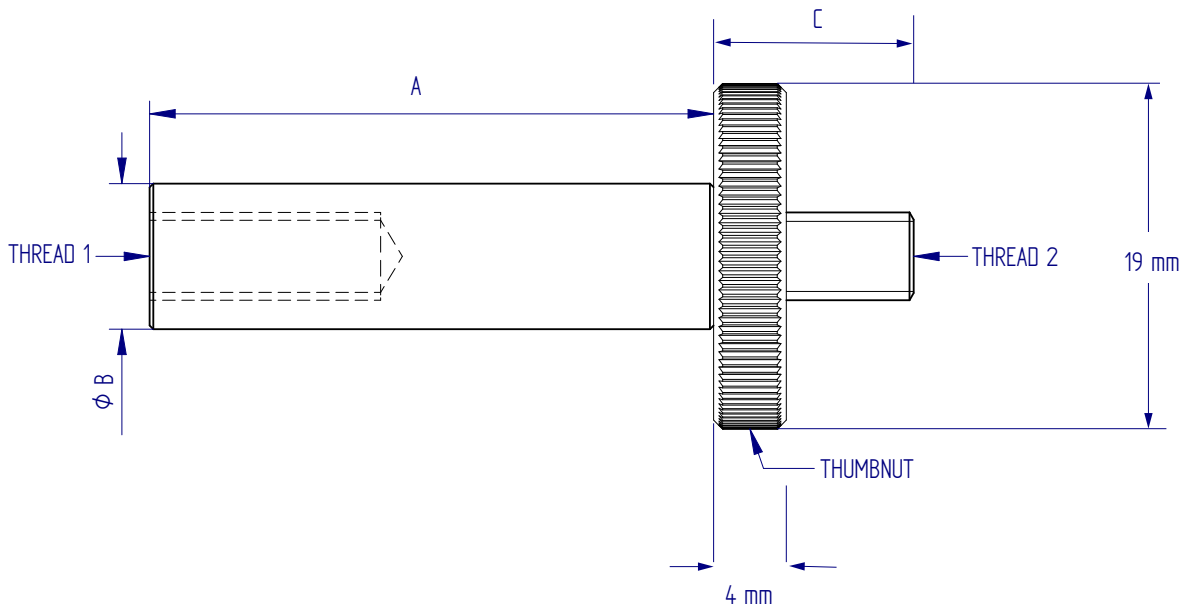

Extension Rods

Description

Extension rods are used to add length to a fixture often to prevent the specimen making contact with the gauge/loadcell e.g., when compressing a plunger into a cylinder. They are also used to connect a force gauge or loadcell to a grip or fixture e.g. a wedge grip or test hook. The thumbwheel or locking nut are used to secure the grip in the correct orientation - care should be taken not to overtighten when using with low capacity gauges and loadcells.

Specifications

| Part No. | Load Capacity | Securing | Thread 1 | Thread 2 | Length (A) | Diameter (B) | Length (C) | Weight | |
|----------|---------------|------------|-------------|-------------|------------|--------------|------------|--------|---------|
| 432-006 | 500 N | thumbwheel | 10-32 UNF F | 10-32 UNF M | 30 mm | 8 mm | 11 mm | 20 g | 0.04 lb |
| 432-116 | 500 N | nut | 10-32 UNF F | 10-32 UNF M | 30 mm | 6 mm | 10 mm | 7 g | 0.02 lb |
| 432-1167 | 500 N | nut | 10-32 UNF F | 10-32 UNF M | 130 mm | 6 mm | 10 mm | 28 g | 0.06 lb |
| 432-007 | 500 N | thumbwheel | 10-32 UNF F | M6 M | 30 mm | 8 mm | 12 mm | 20 g | 0.04 lb |
| 432-186 | 500 N | thumbwheel | M6 F | M6 M | 25 mm | 8 mm | 12 mm | 20 g | 0.04 lb |
| 432-187 | 500 N | thumbwheel | M6 F | M6 M | 130 mm | 8 mm | 12 mm | 32 g | 0.07 lb |
| 432-008 | 2.5 kN | thumbwheel | 5/16 UNC F | 5/16 UNC M | 30 mm | 12 mm | 14 mm | 32 g | 0.07 lb |
| 432-123 | 2.5 kN | — | 5/16 UNC F | 5/16 UNC M | 130 mm | 12 mm | 10 mm | 111 g | 0.24 lb |